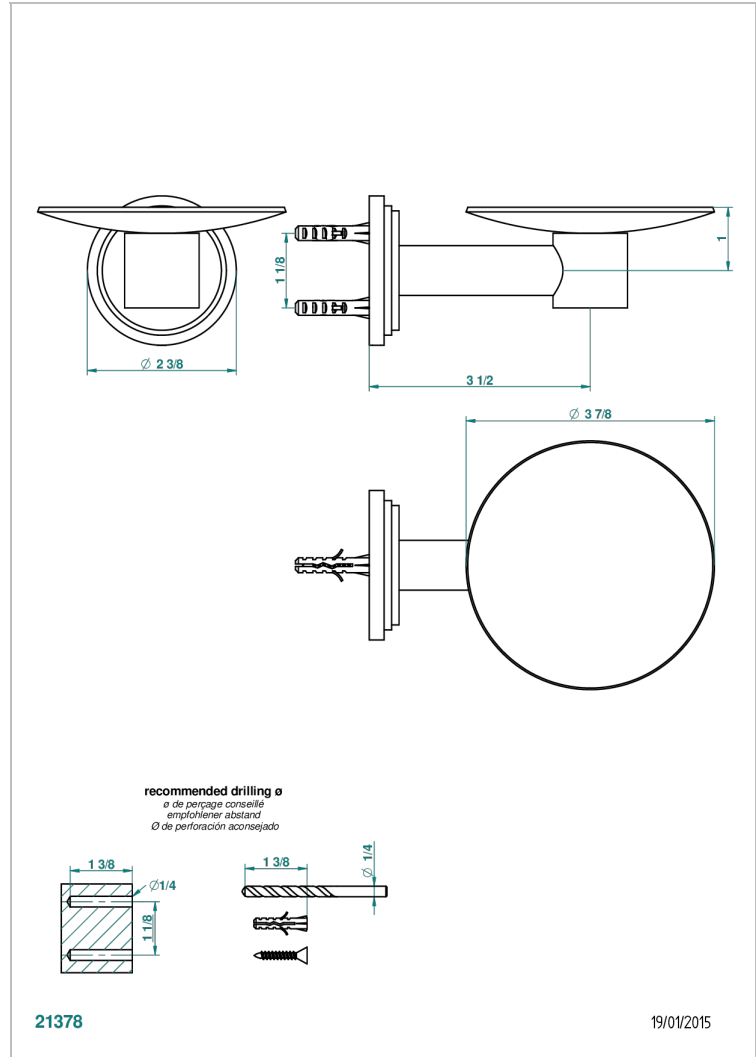

FAUBOURG METAL WITH LEVER HANDLES

G2U-546

Soap dish, wall mounted, 4" diameter

CHARACTERISTIC

- Faubourg Metal with lever handles
- Soap dish, wall mounted, 4" diameter

AVAILABLE FINITIONS

Black ceram - D30
Blush PVD - H62
Brass color PVD - H49
Brown bronze color PVD - F33
Chrome polished - A02
Chrome polished / gold polished - G02