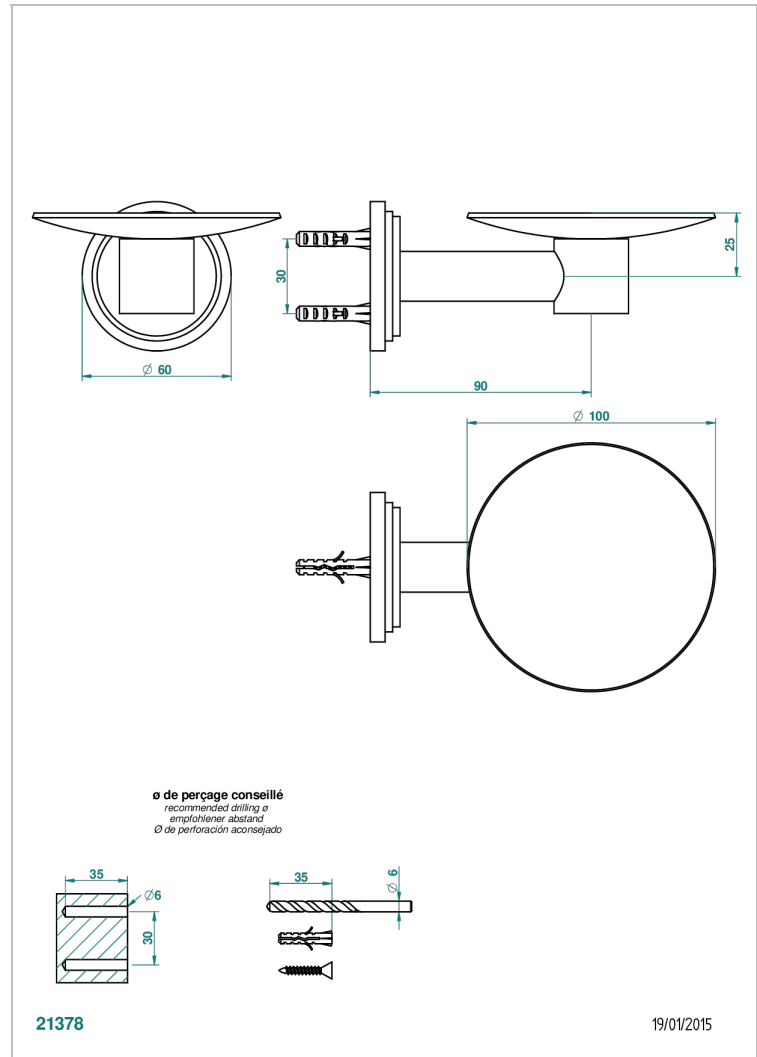

FAUBOURG METAL WITH LEVER

G2U-546

Wall mounted soap dish, \varnothing 100 mm

THG[®]
PARIS

CHARACTERISTIC

- Faubourg Metal with lever
- Wall mounted soap dish, \varnothing 100 mm

AVAILABLE FINITIONS

Antique nickel - H28
Black ceram - D30
Blush PVD - H62
Brass color PVD - H49
Brown bronze color PVD - F33
Gold color PVD - H52