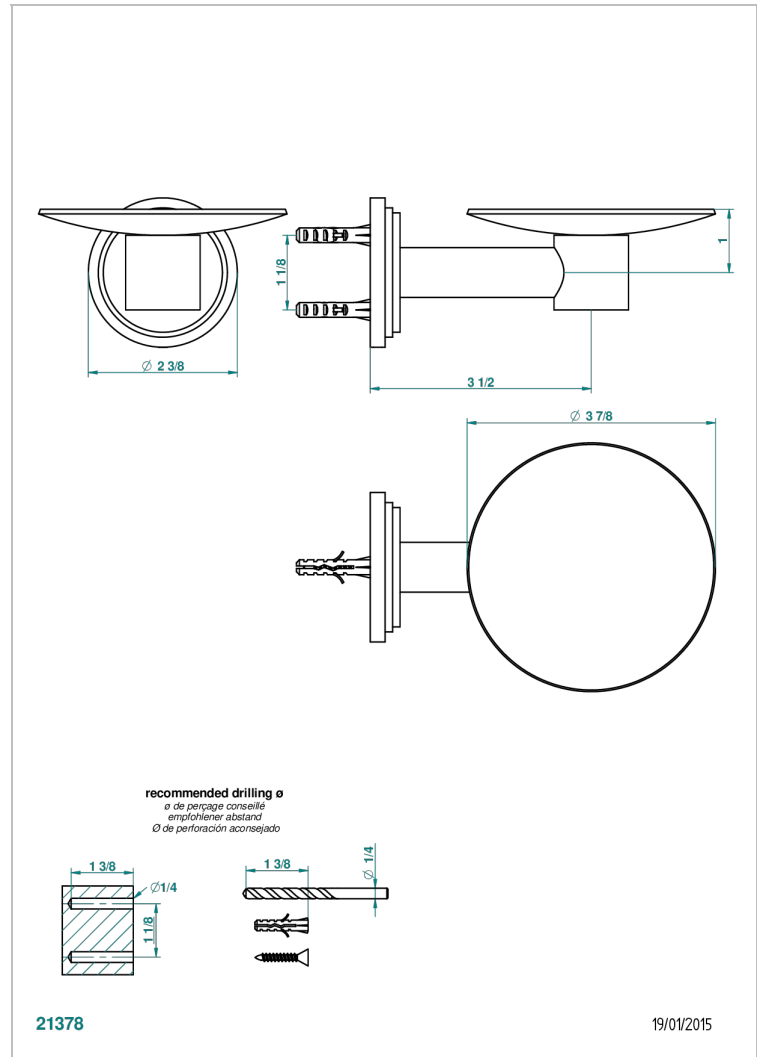

# FAUBOURG METAL WITH LEVER

G2U-546

Wall mounted soap dish,  $\varnothing$  100 mm

THG<sup>®</sup>  
PARIS

## CHARACTERISTIC

- Faubourg Metal with lever
- Wall mounted soap dish,  $\varnothing$  100 mm