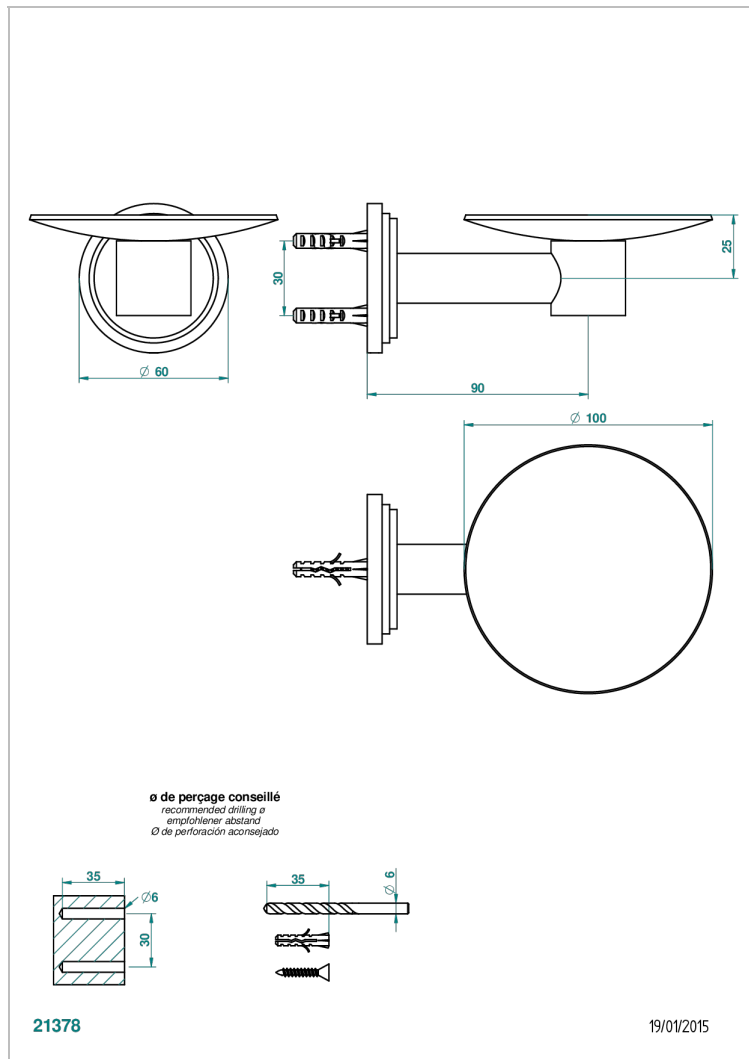

FRIVOLE WITH LEVER HANDLES

G2S-546

Soap dish, wall mounted, 4" diameter

CHARACTERISTIC

- Frivole with lever handles
- Soap dish, wall mounted, 4" diameter

AVAILABLE FINITIONS

Black ceram - D30
Blush PVD - H62
Brass color PVD - H49
Brown bronze color PVD - F33
Chrome polished - A02
Chrome polished / gold polished - G02