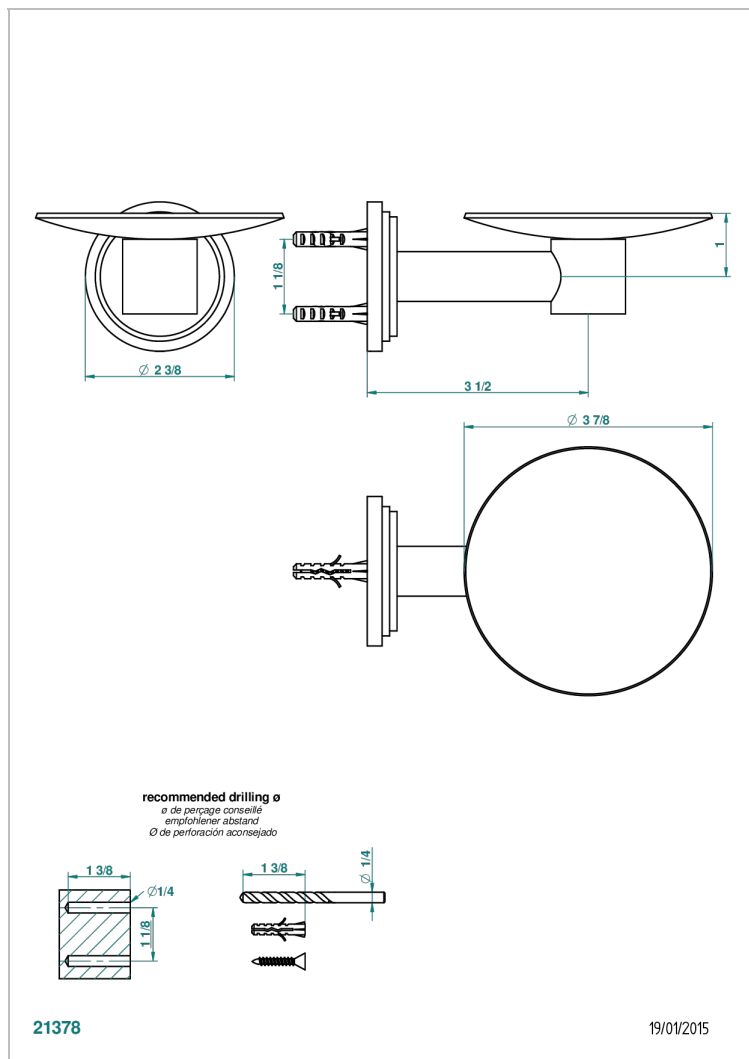

# FRIVOLE WITH LEVER HANDLES

G2S-546

Soap dish, wall mounted, 4" diameter

## CHARACTERISTIC

- Frivole with lever handles
- Soap dish, wall mounted, 4" diameter