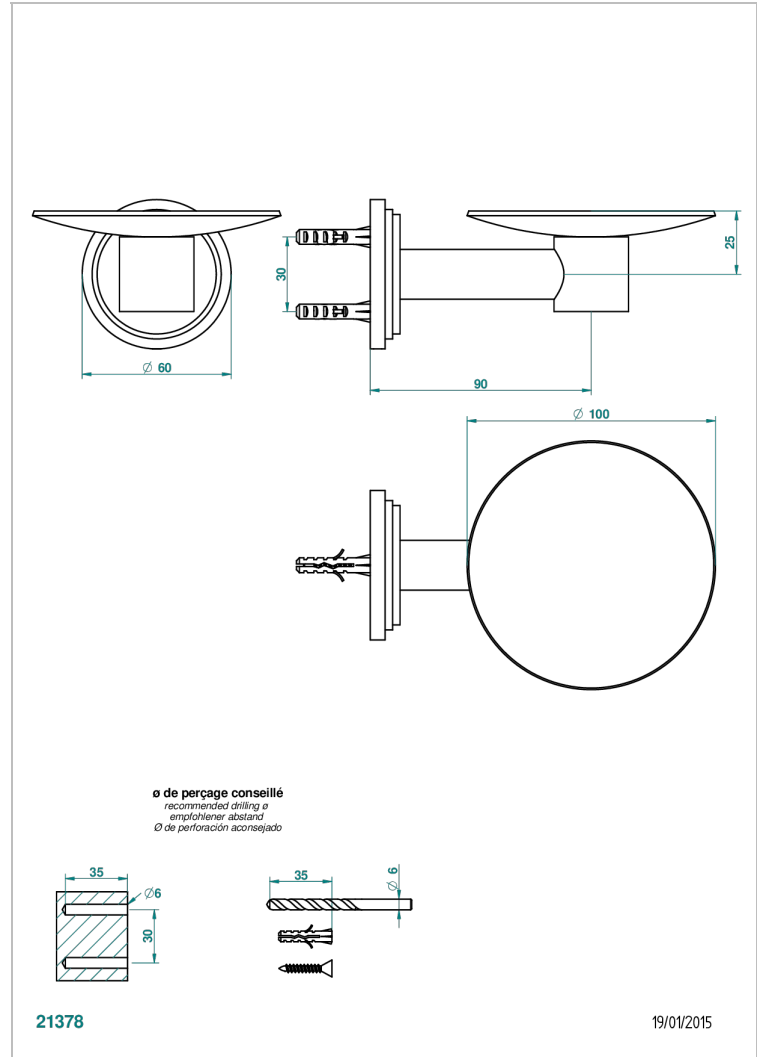

FRIVOLE

G2R-546

Soap dish, wall mounted, 4" diameter

CHARACTERISTIC

- Frivole
- Soap dish, wall mounted, 4" diameter

AVAILABLE FINITIONS

Black ceram - D30
Blush PVD - H62
Brass color PVD - H49
Brown bronze color PVD - F33
Chrome polished - A02
Chrome polished / gold polished - G02