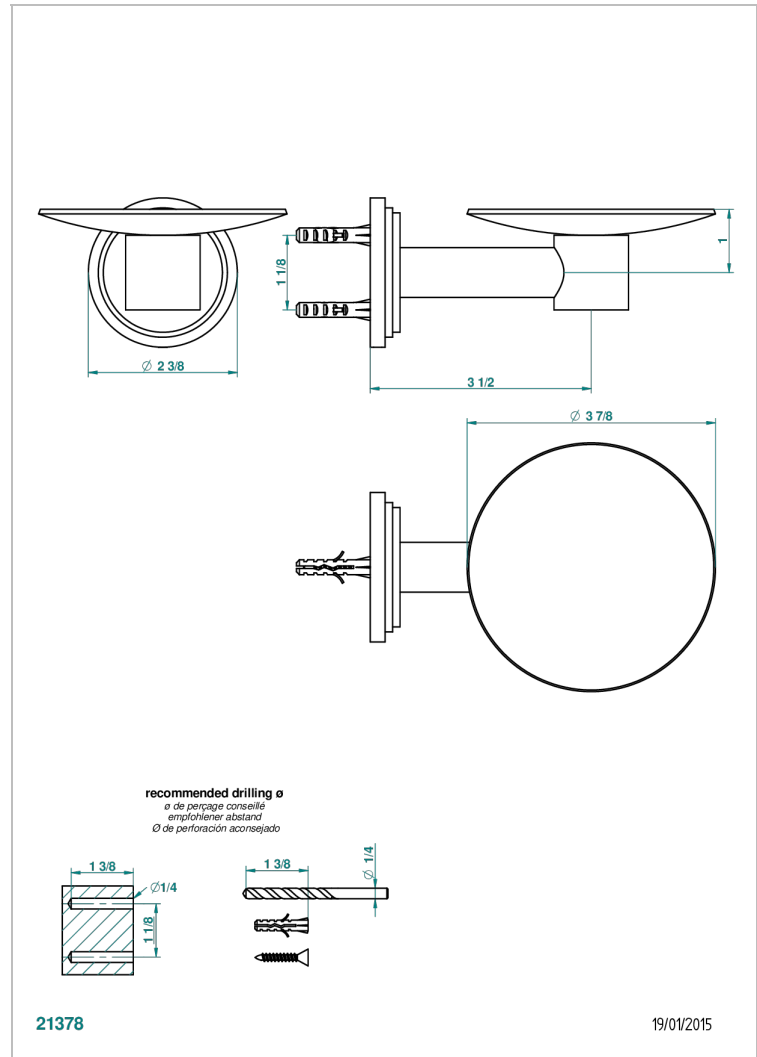

FRIVOLE

G2R-546

Soap dish, wall mounted, 4" diameter

CHARACTERISTIC

- Frivole
- Soap dish, wall mounted, 4" diameter

AVAILABLE FINITIONS

Black ceram - D30
Blush PVD - H62
Brass color PVD - H49
Brown bronze color PVD - F33
Chrome polished - A02
Chrome polished / gold polished - G02

Matt nickel color PVD - H56
Nickel antique / Sovereign - H28
Nickel color PVD - H55
Nickel polished - B01
Soft gold - F30
Soft matt gold - F31

Umber PVD - H66