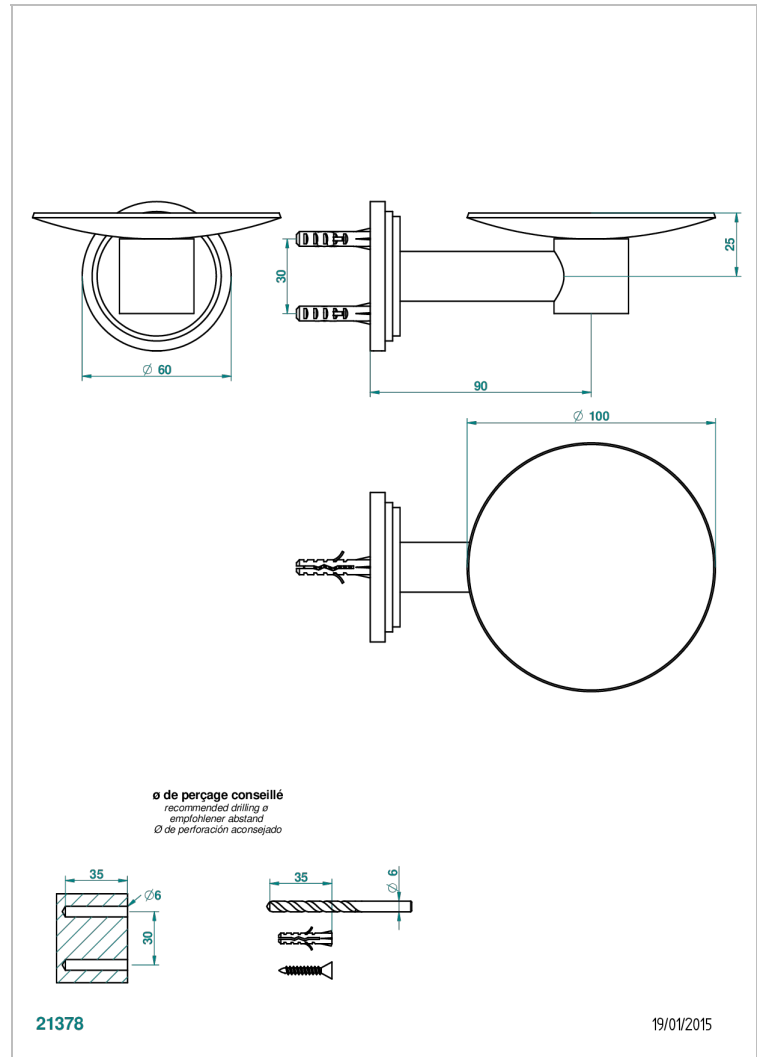

FRIVOLE

G2R-546

Wall mounted soap dish, \varnothing 100 mm

THG[®]
PARIS

CHARACTERISTIC

- Frivole
- Wall mounted soap dish, \varnothing 100 mm

AVAILABLE FINITIONS

Antique nickel - H28
Black ceram - D30
Blush PVD - H62
Brass color PVD - H49
Brown bronze color PVD - F33
Gold color PVD - H52