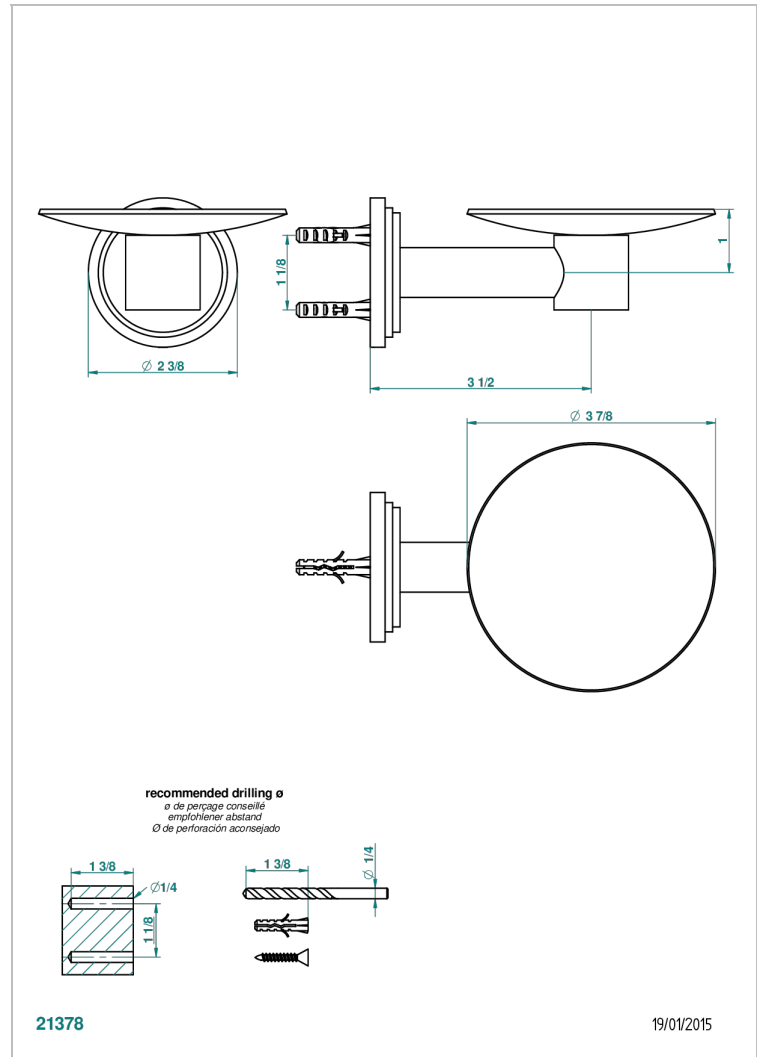

FRIVOLE

G2R-546

Wall mounted soap dish, \varnothing 100 mm

THG[®]
PARIS

CHARACTERISTIC

- Frivole
- Wall mounted soap dish, \varnothing 100 mm

AVAILABLE FINITIONS

Antique nickel - H28
Black ceram - D30
Blush PVD - H62
Brass color PVD - H49
Brown bronze color PVD - F33
Gold color PVD - H52