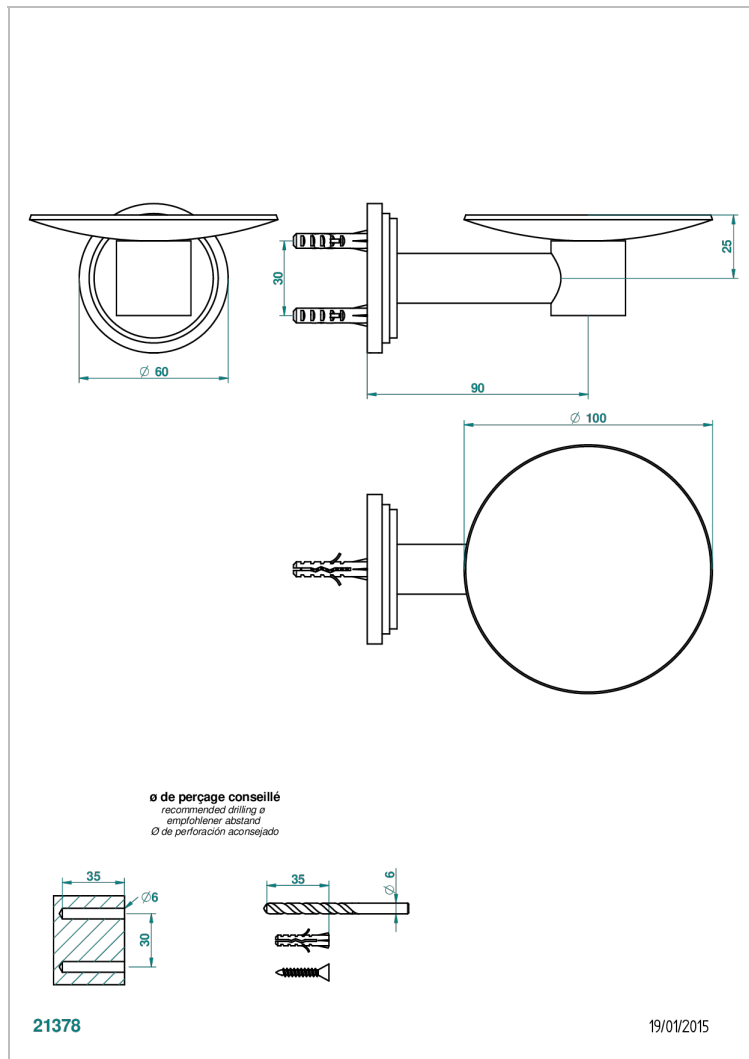

FROUFROU WITH LEVER HANDLES

G2P-546

Soap dish, wall mounted, 4" diameter

CHARACTERISTIC

- Froufrou with lever handles
- Soap dish, wall mounted, 4" diameter

AVAILABLE FINITIONS

Black ceram - D30
Blush PVD - H62
Brass color PVD - H49
Brown bronze color PVD - F33
Chrome polished - A02
Chrome polished / gold polished - G02