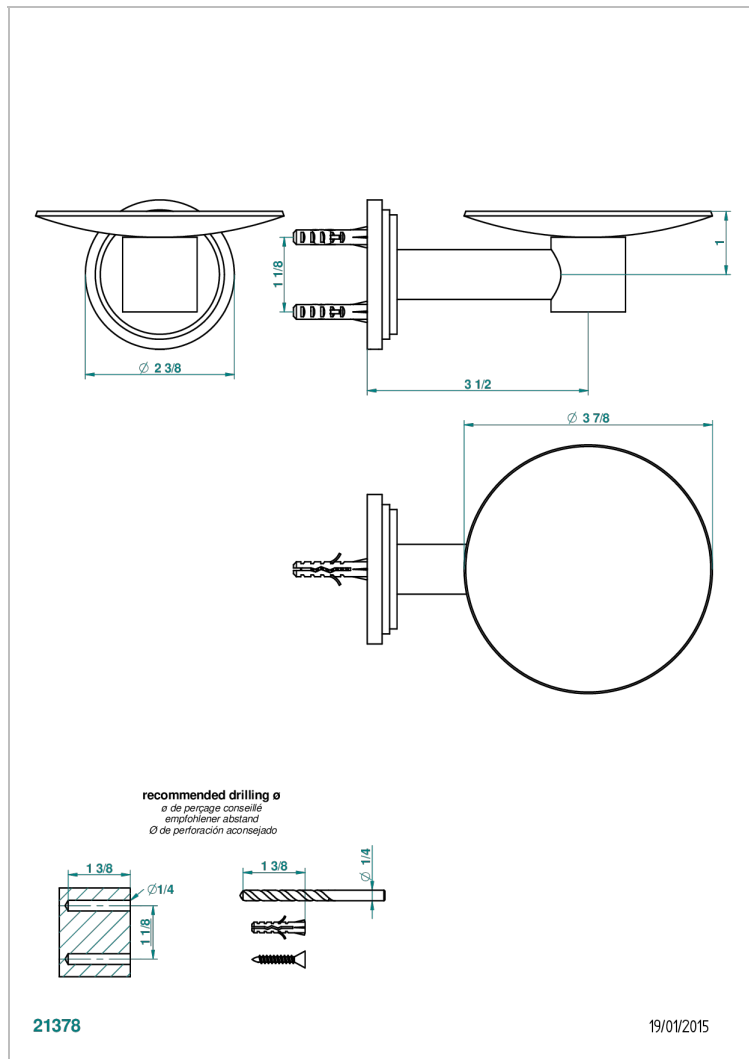

FROUFROU WITH LEVER HANDLES

G2P-546

Soap dish, wall mounted, 4" diameter

CHARACTERISTIC

- Froufrou with lever handles
- Soap dish, wall mounted, 4" diameter

AVAILABLE FINITIONS

Black ceram - D30
 Blush PVD - H62
 Brass color PVD - H49
 Brown bronze color PVD - F33
 Chrome polished - A02
 Chrome polished / gold polished - G02