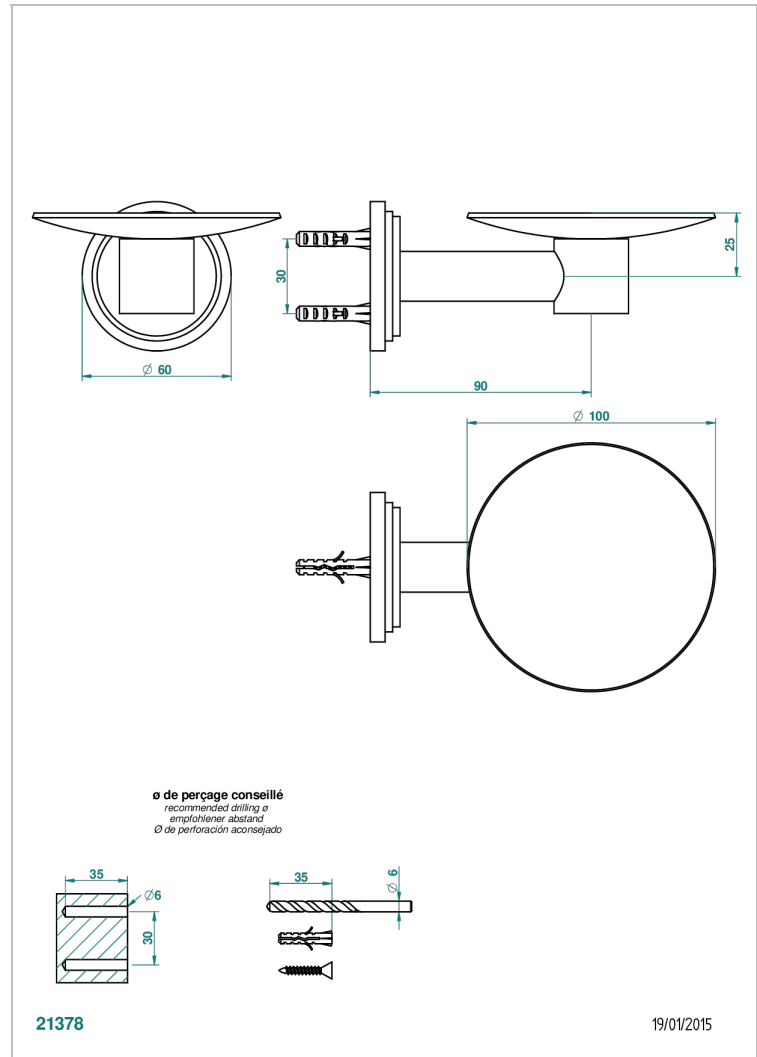

FROUFROU WITH LEVER

G2P-546

Wall mounted soap dish, \varnothing 100 mm

THG[®]
PARIS

CHARACTERISTIC

- Froufrou with lever
- Wall mounted soap dish, \varnothing 100 mm

AVAILABLE FINITIONS

Antique nickel - H28
Black ceram - D30
Blush PVD - H62
Brass color PVD - H49
Brown bronze color PVD - F33
Gold color PVD - H52