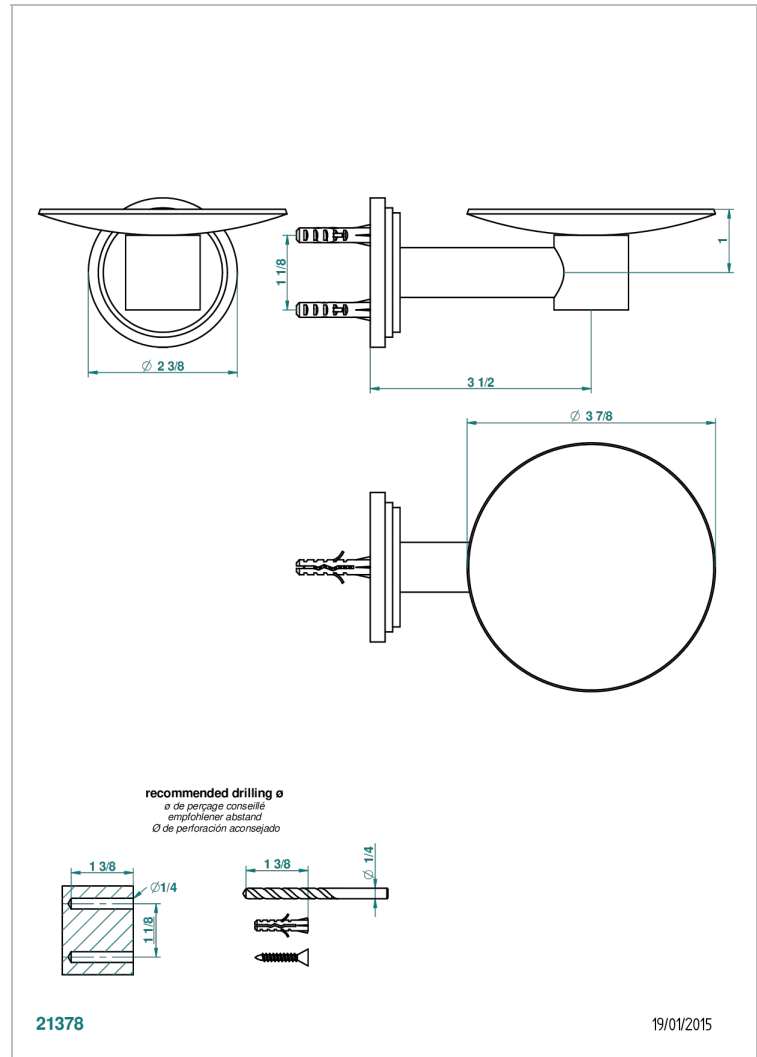

FROUFROU WITH LEVER

G2P-546

Wall mounted soap dish, \varnothing 100 mm

THG[®]
PARIS

CHARACTERISTIC

- Froufrou with lever
- Wall mounted soap dish, \varnothing 100 mm

AVAILABLE FINITIONS

Antique nickel - H28
Black ceram - D30
Blush PVD - H62
Brass color PVD - H49
Brown bronze color PVD - F33
Gold color PVD - H52