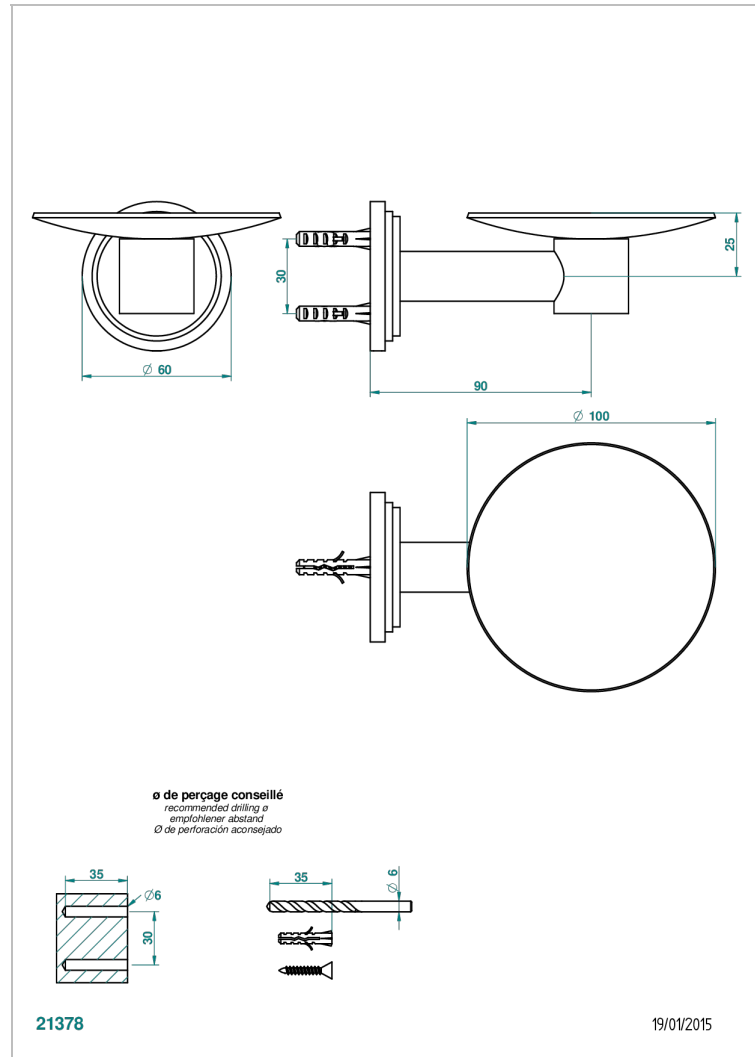

FAUBOURG BLACK PORCELAIN WITH LEVER HANDLES

G2M-546

Soap dish, wall mounted, 4" diameter

CHARACTERISTIC

- Faubourg Black Porcelain with lever handles
- Soap dish, wall mounted, 4" diameter

AVAILABLE FINITIONS