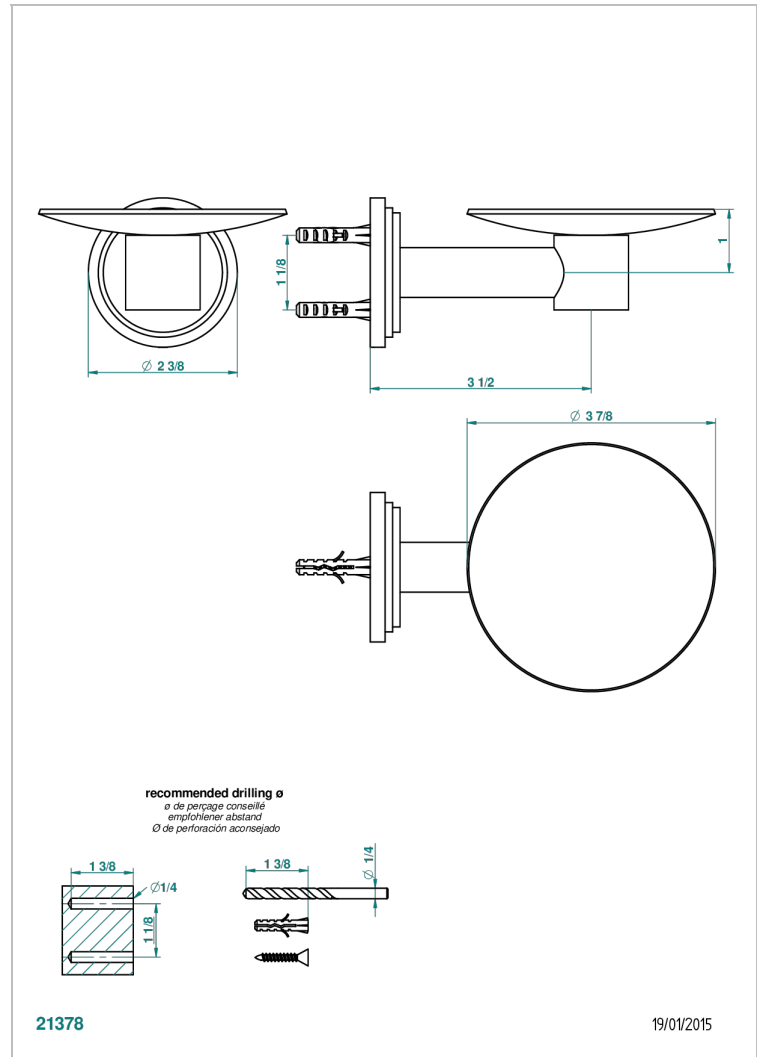

FAUBOURG BLACK PORCELAIN WITH LEVER HANDLES

G2M-546

Soap dish, wall mounted, 4" diameter

CHARACTERISTIC

- Faubourg Black Porcelain with lever handles
- Soap dish, wall mounted, 4" diameter

AVAILABLE FINITIONS