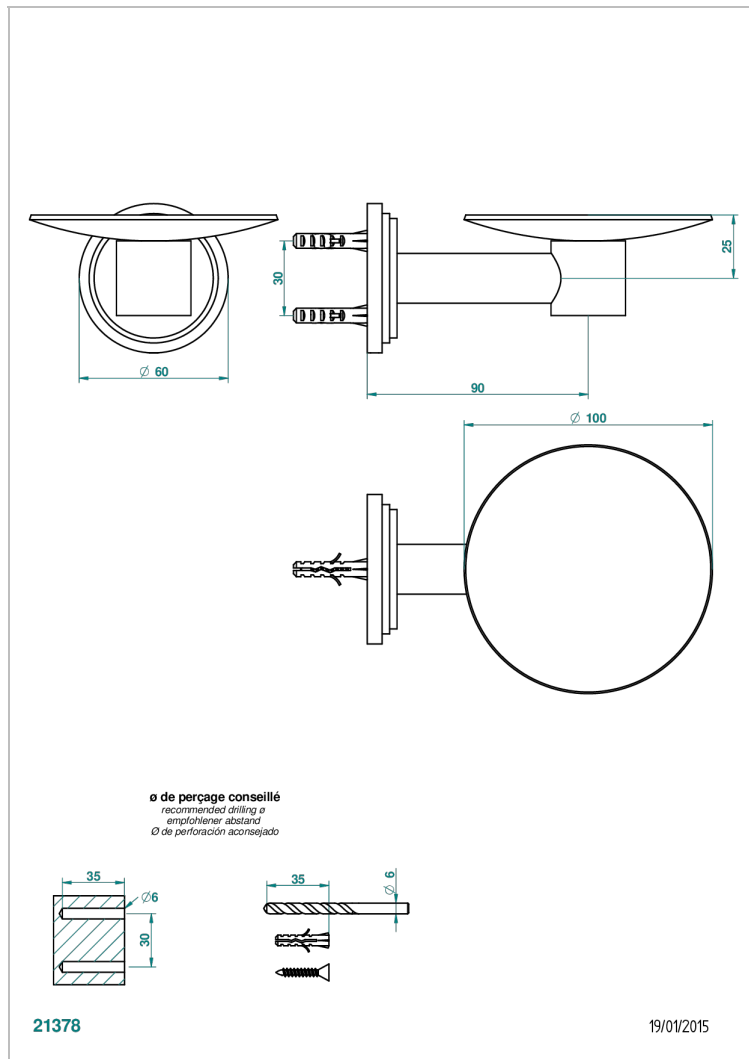

FAUBOURG BLACK PORCELAIN

G2L-546

Soap dish, wall mounted, 4" diameter

CHARACTERISTIC

- Faubourg Black Porcelain
- Soap dish, wall mounted, 4" diameter

AVAILABLE FINITIONS

Black ceram - D30
Blush PVD - H62
Brass color PVD - H49
Brown bronze color PVD - F33
Chrome polished - A02
Chrome polished / gold polished - G02