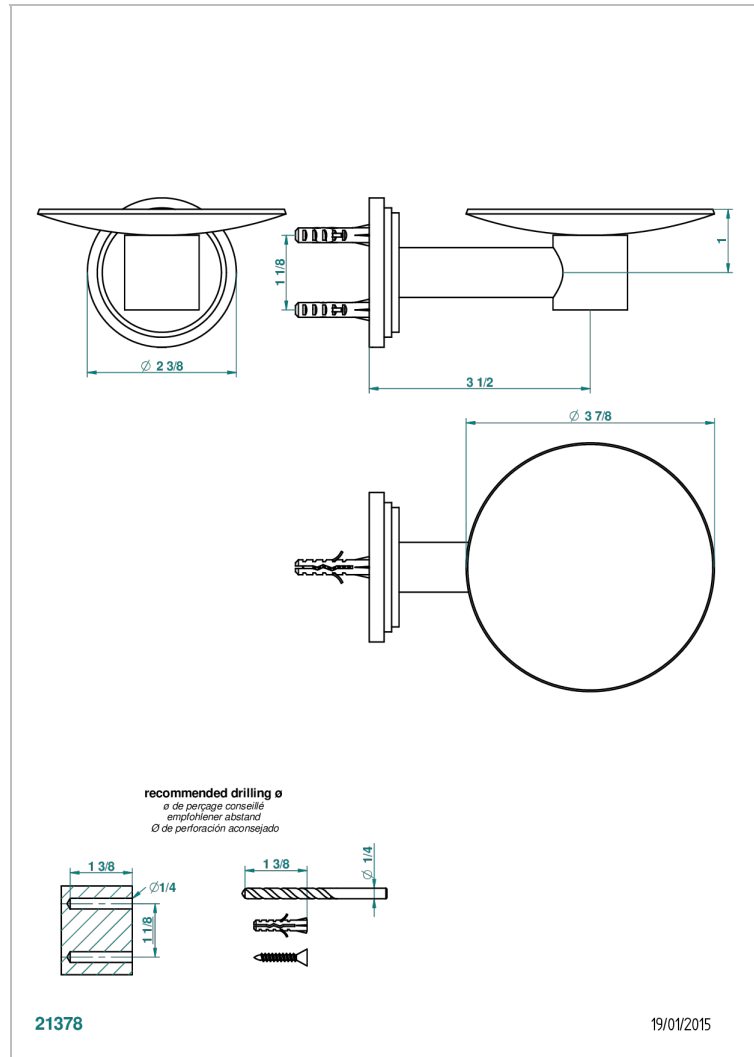

FAUBOURG BLACK PORCELAIN

G2L-546

Soap dish, wall mounted, 4" diameter

THG[®]
PARIS

CHARACTERISTIC

- Faubourg Black Porcelain
- Soap dish, wall mounted, 4" diameter

AVAILABLE FINITIONS

Black ceram - D30
Blush PVD - H62
Brass color PVD - H49
Brown bronze color PVD - F33
Chrome polished - A02
Chrome polished / gold polished - G02