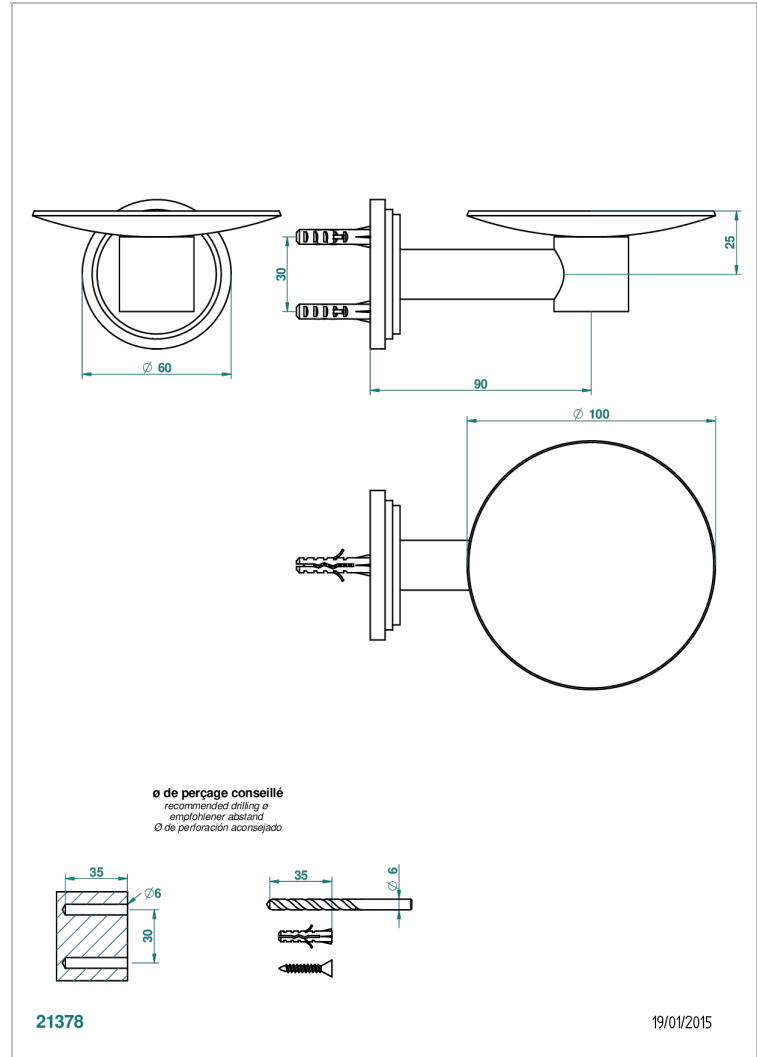

FAUBOURG WHITE PORCELAIN

G2K-546

Soap dish, wall mounted, 4" diameter

CHARACTERISTIC

- Faubourg White Porcelain
- Soap dish, wall mounted, 4" diameter

AVAILABLE FINITIONS

Black ceram - D30
Blush PVD - H62
Brass color PVD - H49
Brown bronze color PVD - F33
Chrome polished - A02
Chrome polished / gold polished - G02