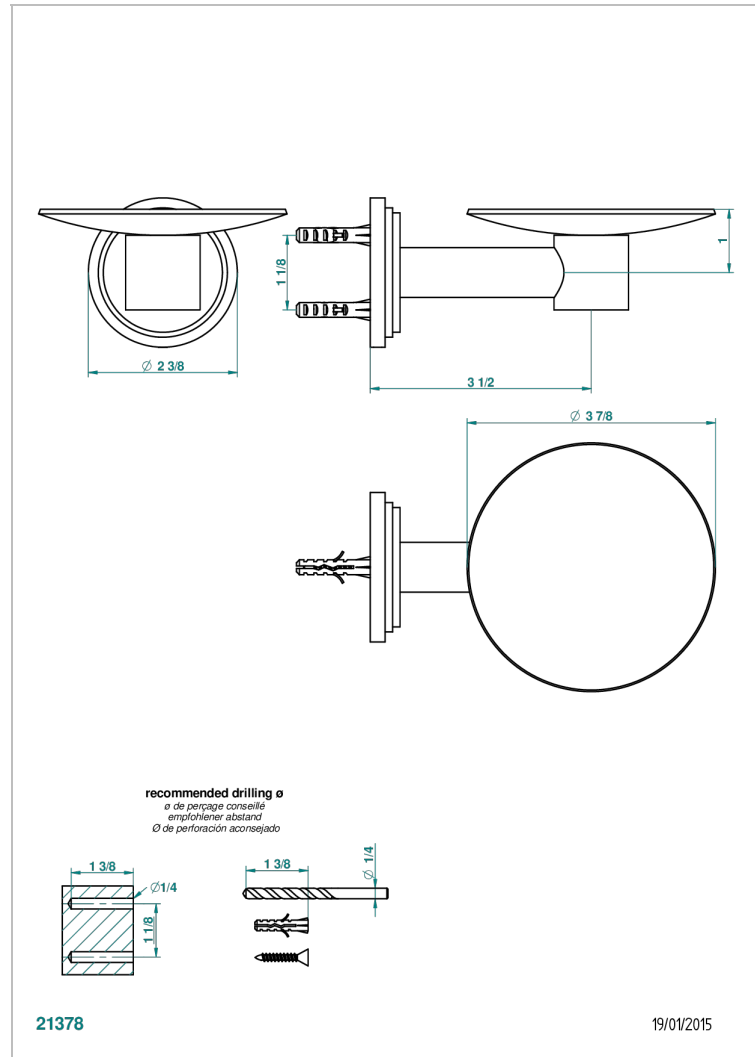

FAUBOURG WHITE PORCELAIN

G2K-546

Soap dish, wall mounted, 4" diameter

CHARACTERISTIC

- Faubourg White Porcelain
- Soap dish, wall mounted, 4" diameter

AVAILABLE FINITIONS

Black ceram - D30
 Blush PVD - H62
 Brass color PVD - H49
 Brown bronze color PVD - F33
 Chrome polished - A02
 Chrome polished / gold polished - G02