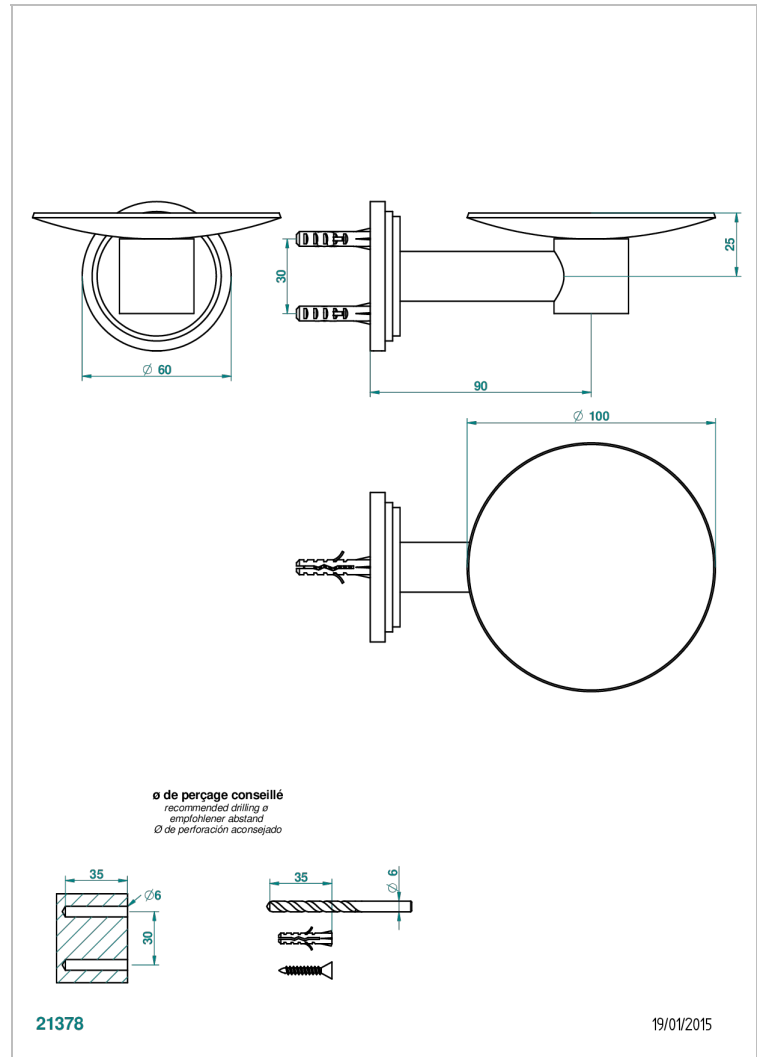

FAUBOURG WHITE PORCELAIN WITH LEVER HANDLES

G2J-546

Soap dish, wall mounted, 4" diameter

CHARACTERISTIC

- Faubourg White Porcelain with lever handles
- Soap dish, wall mounted, 4" diameter

AVAILABLE FINITIONS