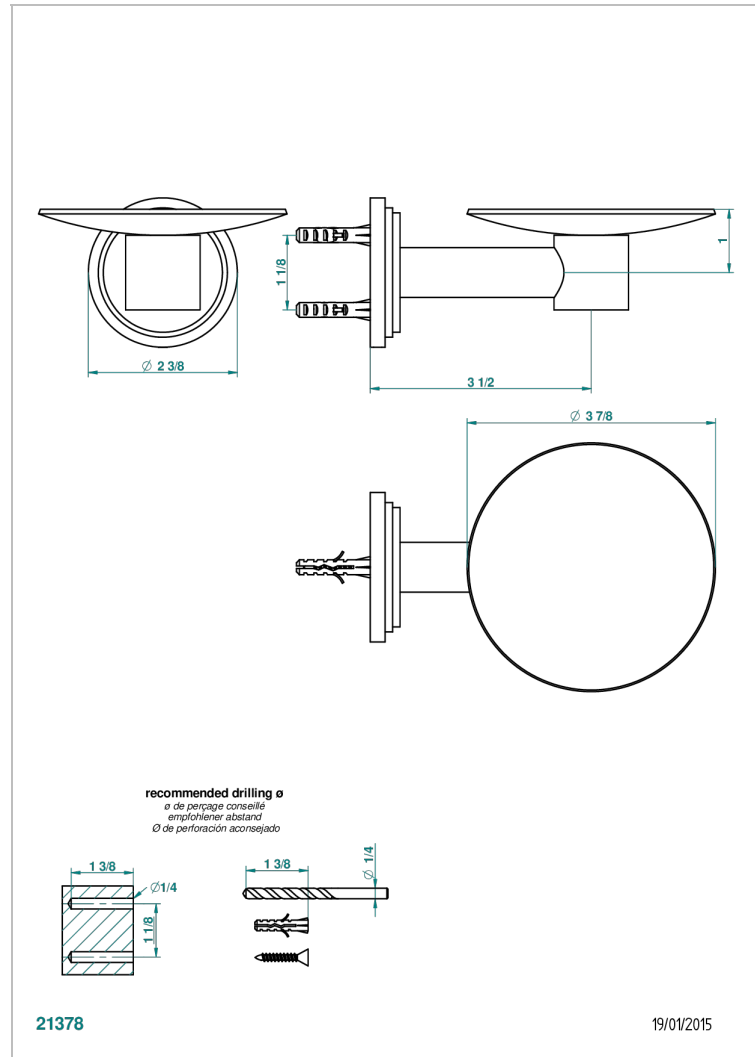

FAUBOURG WHITE PORCELAIN WITH LEVER HANDLES

G2J-546

Soap dish, wall mounted, 4" diameter

CHARACTERISTIC

- Faubourg White Porcelain with lever handles
- Soap dish, wall mounted, 4" diameter

AVAILABLE FINITIONS