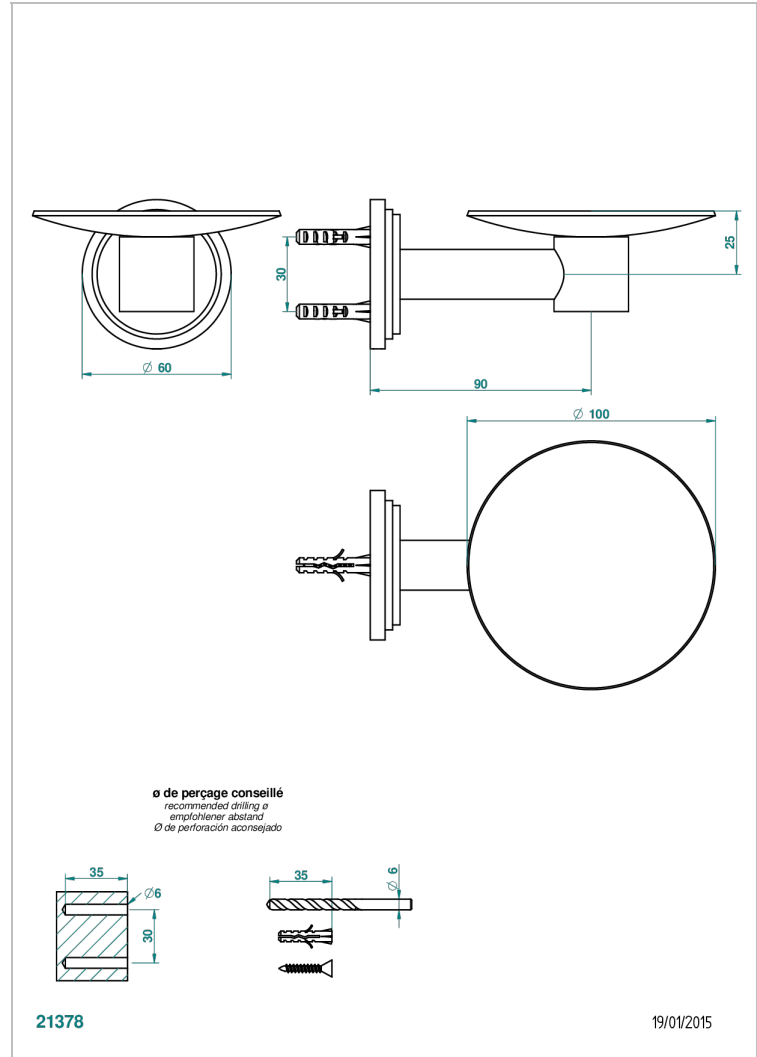

LE 9 NERO MARQUINA

G2I-546

Soap dish, wall mounted, 4" diameter

THG[®]
PARIS

CHARACTERISTIC

- Le 9 Nero Marquina
- Soap dish, wall mounted, 4" diameter

AVAILABLE FINITIONS

Black ceram - D30
Blush PVD - H62
Brass color PVD - H49
Brown bronze color PVD - F33
Chrome polished - A02
Chrome polished / gold polished - G02