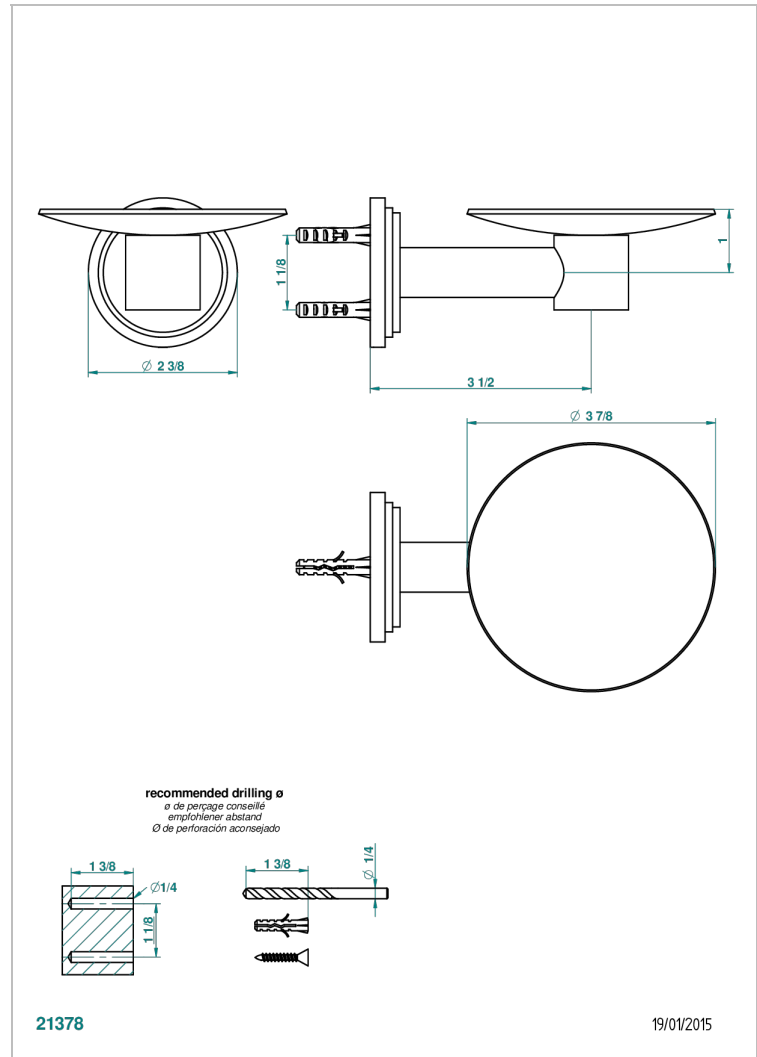

LE 9 NERO MARQUINA

G2I-546

Soap dish, wall mounted, 4" diameter

THG[®]
PARIS

CHARACTERISTIC

- Le 9 Nero Marquina
- Soap dish, wall mounted, 4" diameter

AVAILABLE FINITIONS

Black ceram - D30
Blush PVD - H62
Brass color PVD - H49
Brown bronze color PVD - F33
Chrome polished - A02
Chrome polished / gold polished - G02