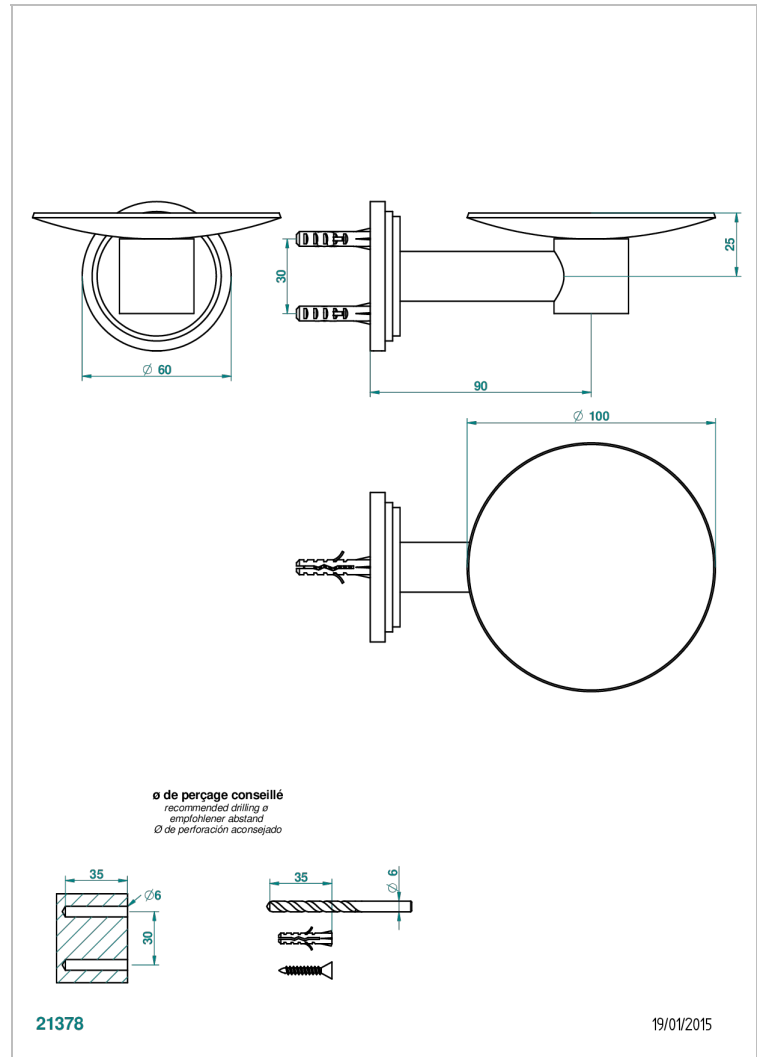

LE 9 HOWLITE

G2H-546

Soap dish, wall mounted, 4" diameter

THG[®]
PARIS

CHARACTERISTIC

- Le 9 Howlite
- Soap dish, wall mounted, 4" diameter

AVAILABLE FINITIONS

Black ceram - D30
Blush PVD - H62
Brass color PVD - H49
Brown bronze color PVD - F33
Chrome polished - A02
Chrome polished / gold polished - G02