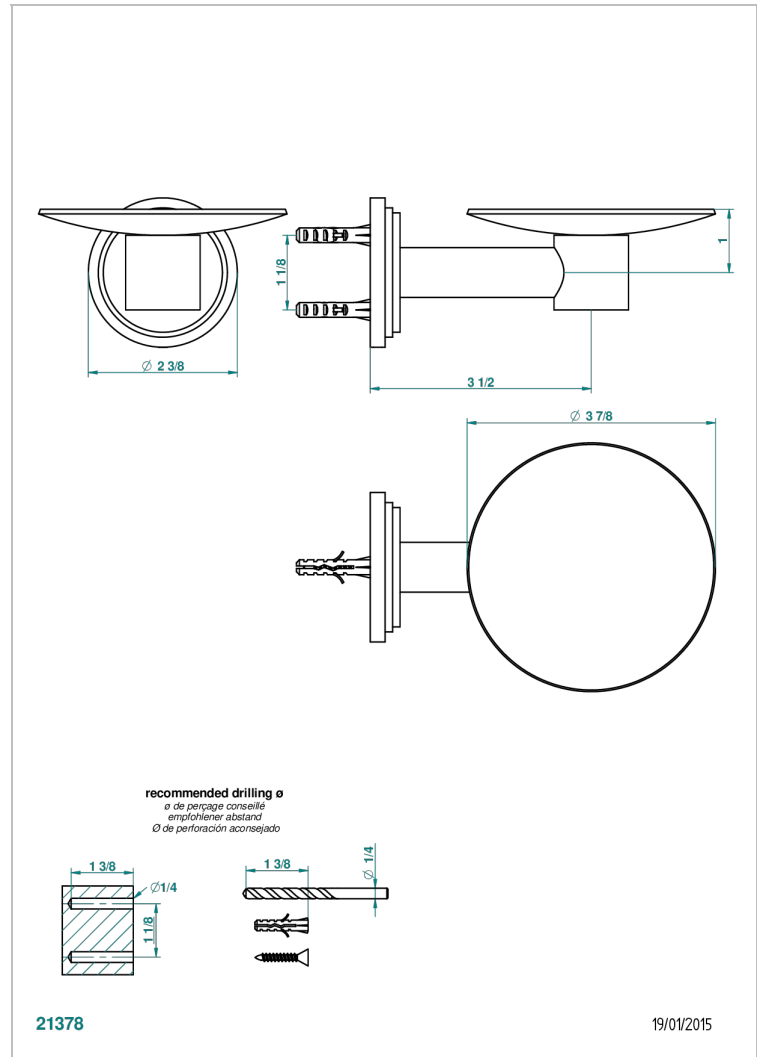

LE 9 HOWLITE

G2H-546

Soap dish, wall mounted, 4" diameter

CHARACTERISTIC

- Le 9 Howlite
- Soap dish, wall mounted, 4" diameter

AVAILABLE FINITIONS

Black ceram - D30
Blush PVD - H62
Brass color PVD - H49
Brown bronze color PVD - F33
Chrome polished - A02
Chrome polished / gold polished - G02