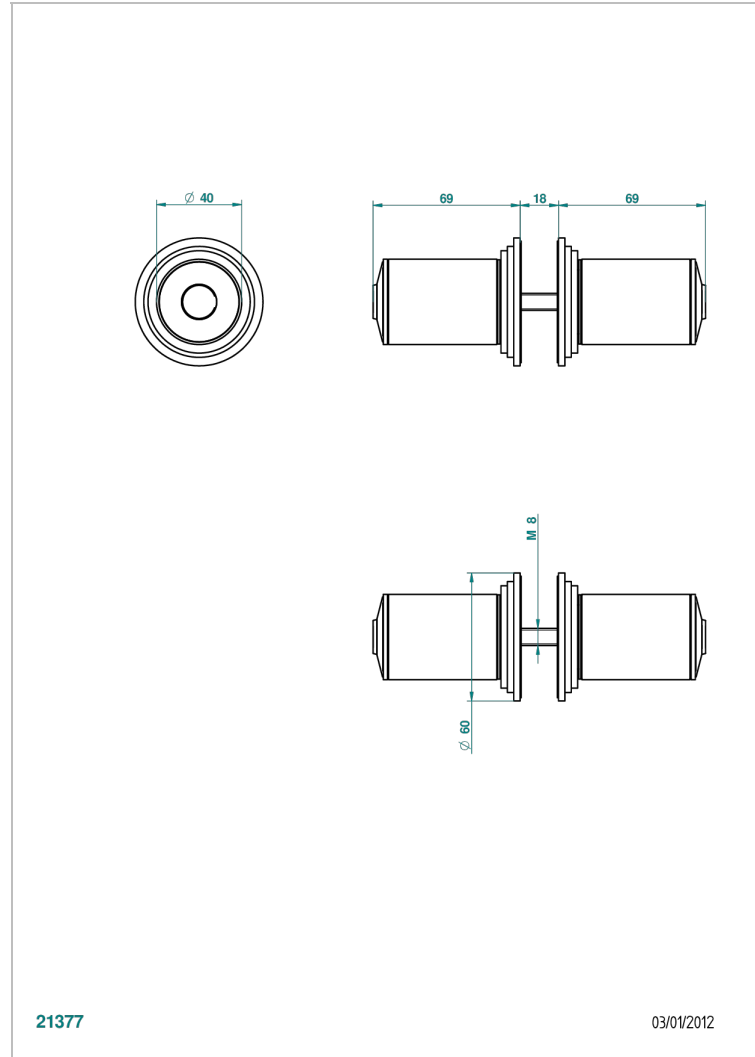

FAUBOURG WHITE PORCELAIN

G2K-638V

Pair of large knobs

THG[®]
PARIS

21377

03/01/2012

CHARACTERISTIC

- Faubourg White Porcelain
- Pair of large knobs