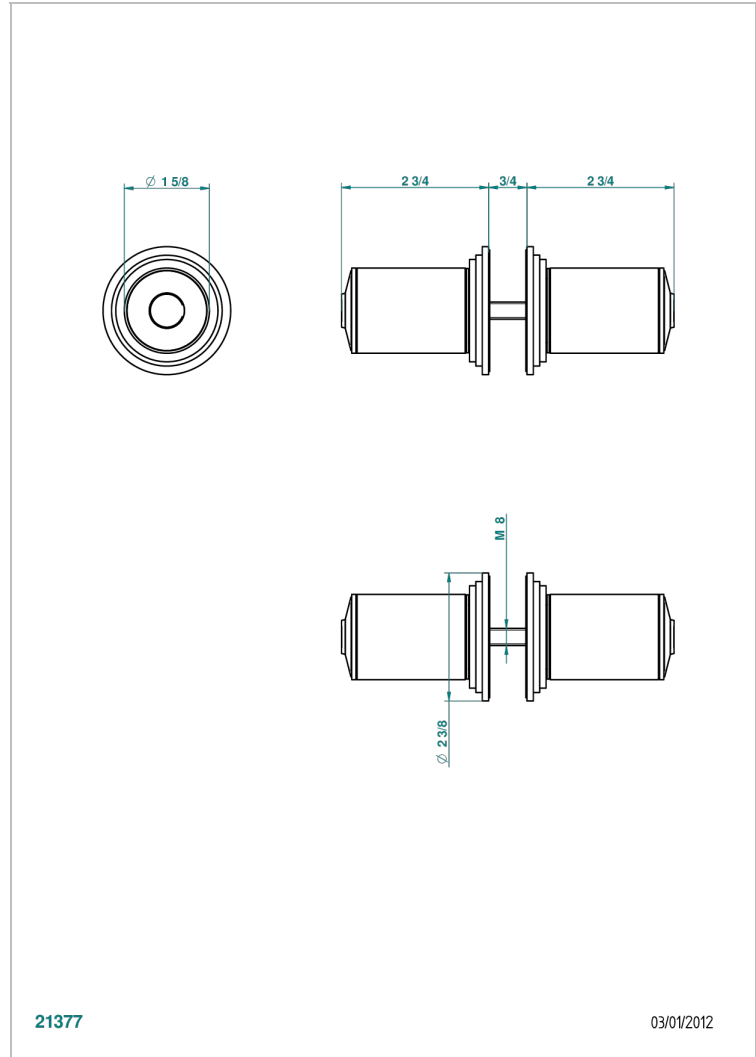

FAUBOURG WHITE PORCELAIN

G2K-638V

Pair of large door knobs

THG®
PARIS

21377

03/01/2012

CHARACTERISTIC

- Faubourg White Porcelain
- Pair of large door knobs

AVAILABLE FINITIONS

Antique nickel - H28
Black ceram - D30
Blush PVD - H62
Brass color PVD - H49
Brown bronze color PVD - F33
Gold color PVD - H52

Graphite PVD - H64
Matt Umber PVD - H67
Matt blush PVD - H60
Matt brass color PVD - H50
Matt brown bronze color PVD - F34
Matt chrome - C02

Matt gold - F07
Matt gold color PVD - H53
Matt graphite PVD - H65
Matt nickel (color finish) - C01
Matt nickel color PVD - H56
Natural smoked Brass - A13

Nickel color PVD - H55
Polished chrome (color finish) - A02
Polished chrome / Polished gold (color finish) - G02
Polished gold (color finish) - F01
Polished nickel - B01
Soft gold - F30

Soft matt gold - F31
Umber PVD - H66