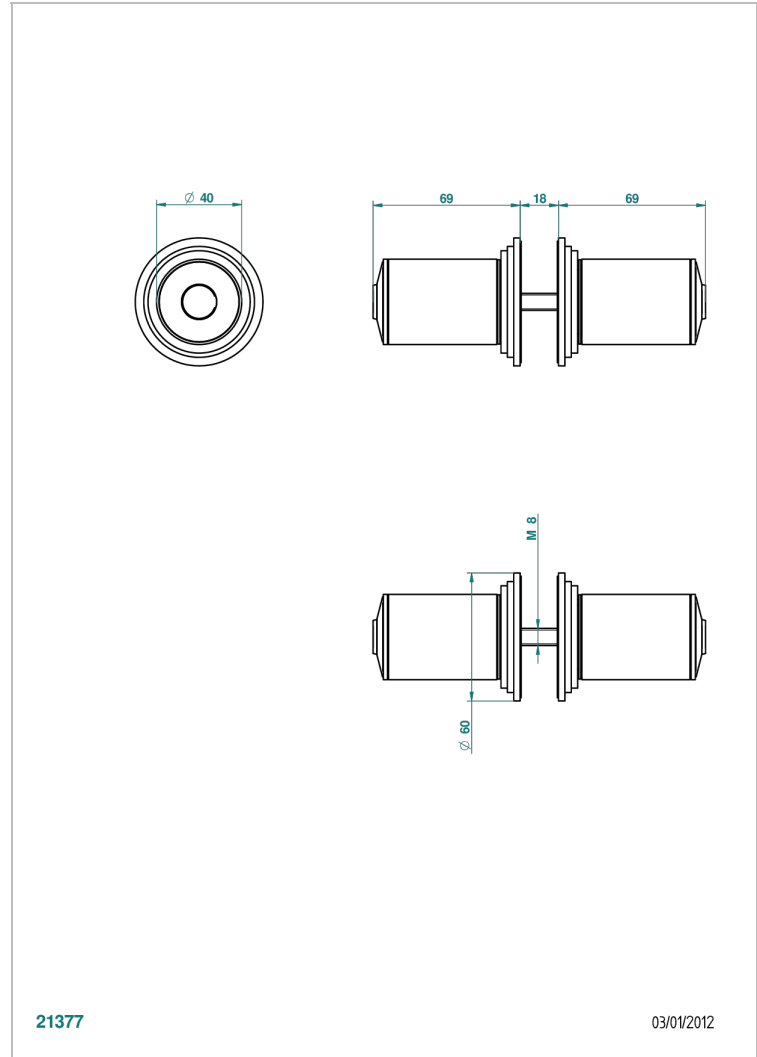

## CHARACTERISTIC

- Faubourg White Porcelain
- Pair of large door knobs