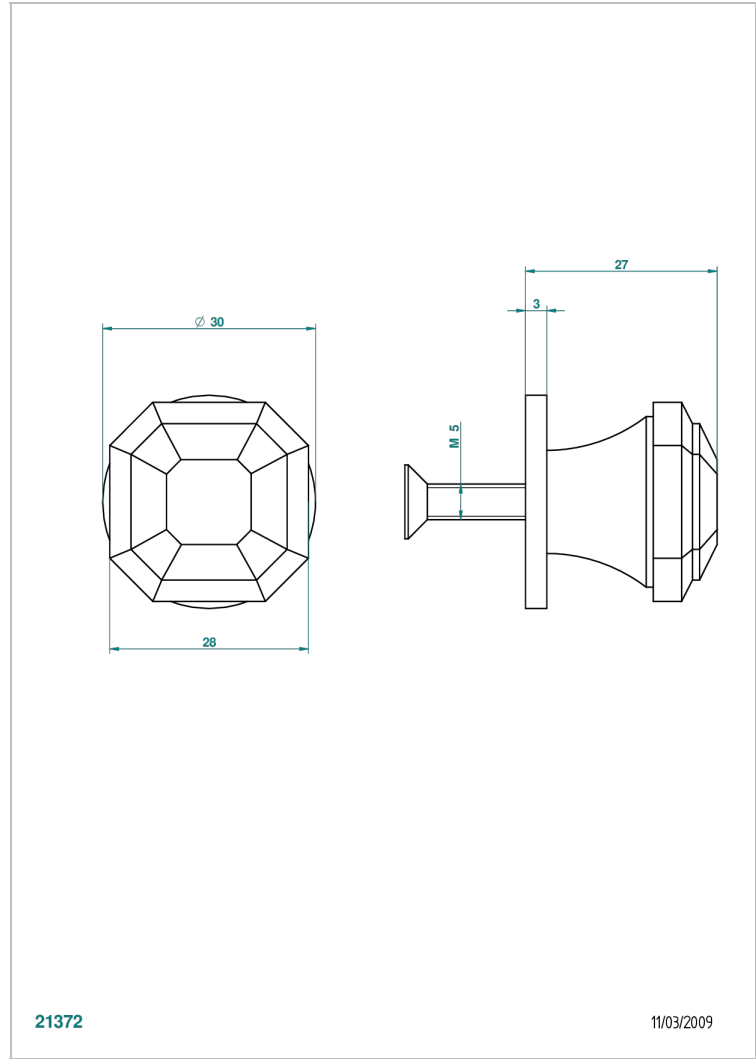

# TRADITION WITH LEVER HANDLES

A58-26BP

Medium size knob

## CHARACTERISTIC

- Tradition with lever handles
- Medium size knob