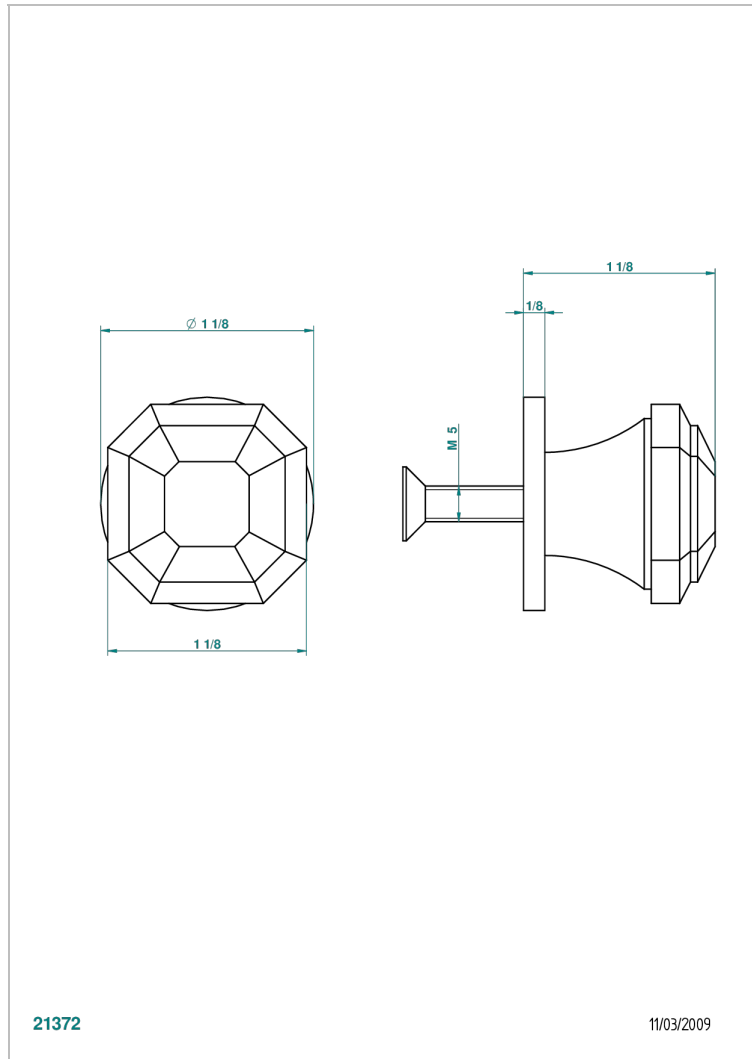

# TRADITION WITH LEVER HANDLES

A58-26BP

Medium size knob

THG<sup>®</sup>  
PARIS

21372

11/03/2009

## CHARACTERISTIC

- Tradition with lever handles
- Medium size knob