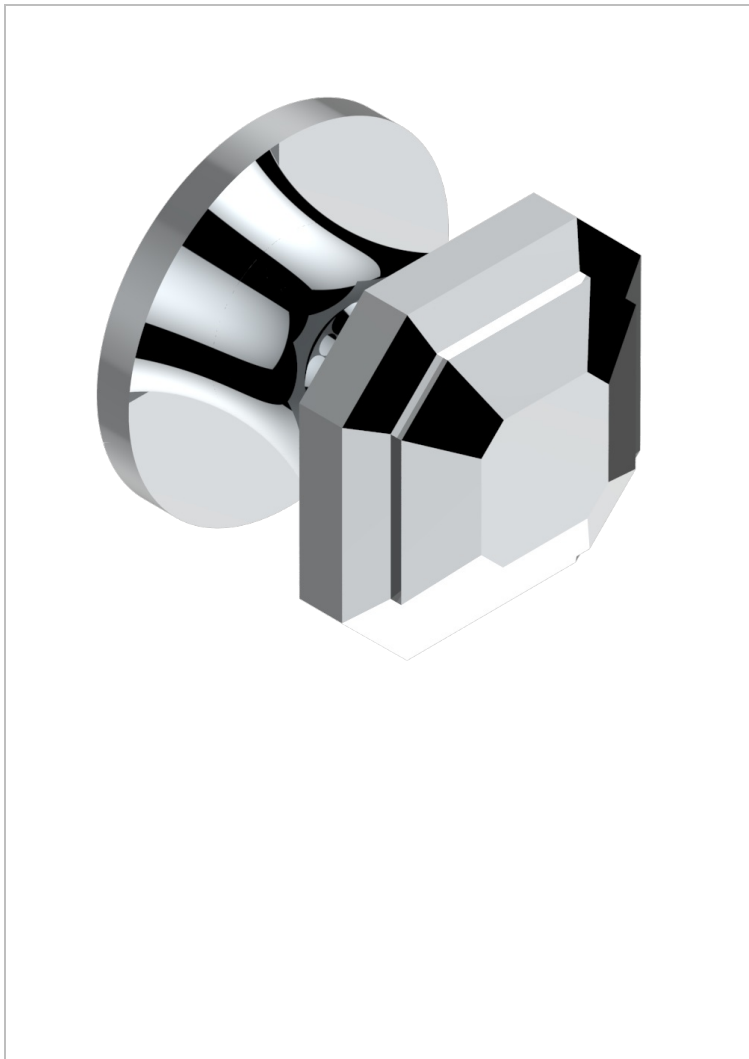

# TRADITION WITH LEVER HANDLES

A58-26BP

Medium size knob

THG<sup>®</sup>  
PARIS

21372

11/03/2009

## CHARACTERISTIC

- Tradition with lever handles
- Medium size knob

## AVAILABLE FINITIONS

Black ceram - D30  
Blush PVD - H62  
Brass color PVD - H49  
Brown bronze color PVD - F33  
Chrome polished - A02  
Chrome polished / gold polished - G02

Copper antique matt, coated - H07  
Gold color PVD - H52  
Gold mat - F07  
Gold polished - F01  
Graphite PVD - H64  
Light coated bronze - D01