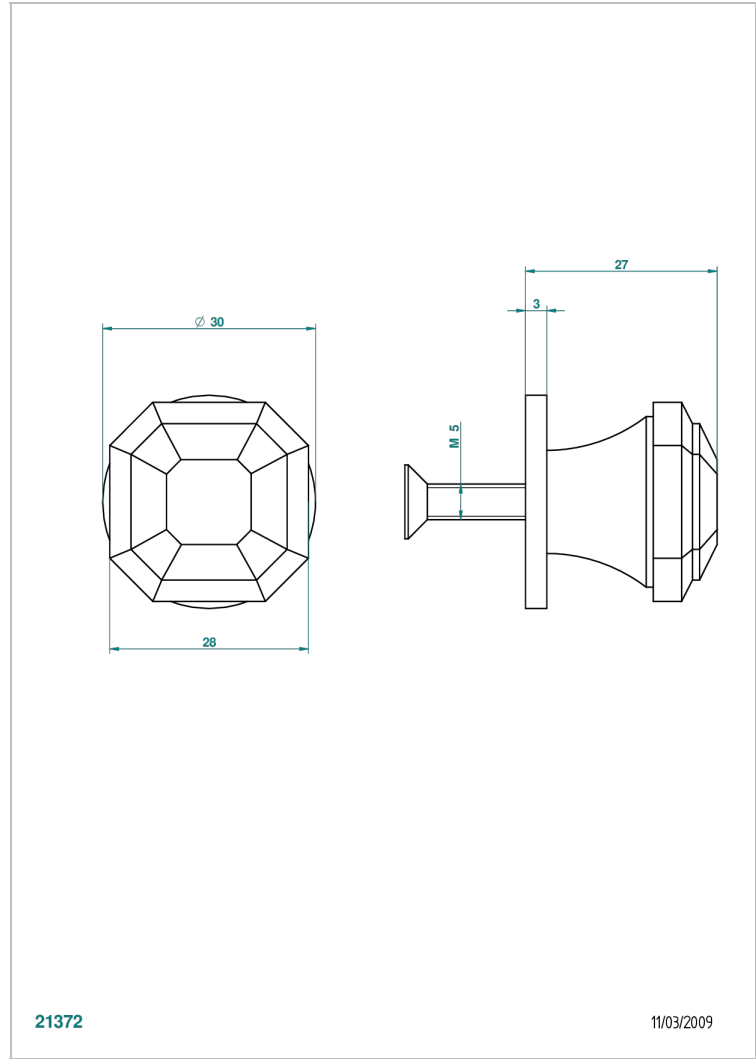

# TRADITION WITH LEVER

A58-26BP

Medium size knob

THG<sup>®</sup>  
PARIS

## CHARACTERISTIC

- Tradition with lever
- Medium size knob