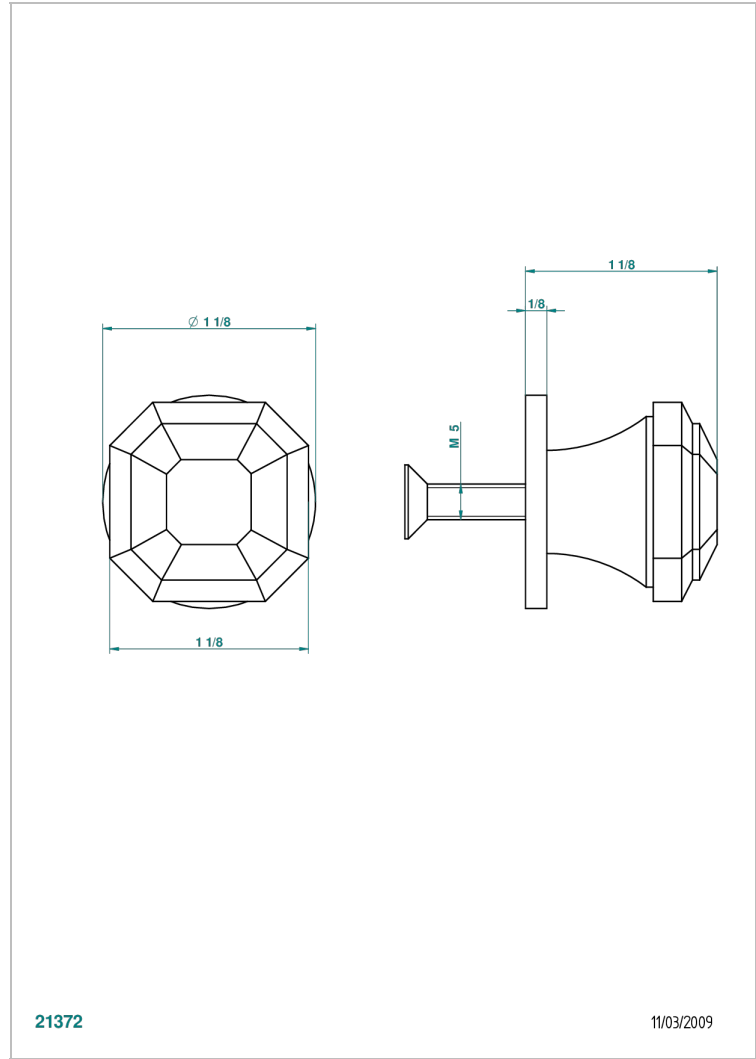

TRADITION WITH LEVER

A58-26BP

Medium size knob

THG[®]
PARIS

21372

11/03/2009

CHARACTERISTIC

- Tradition with lever
- Medium size knob