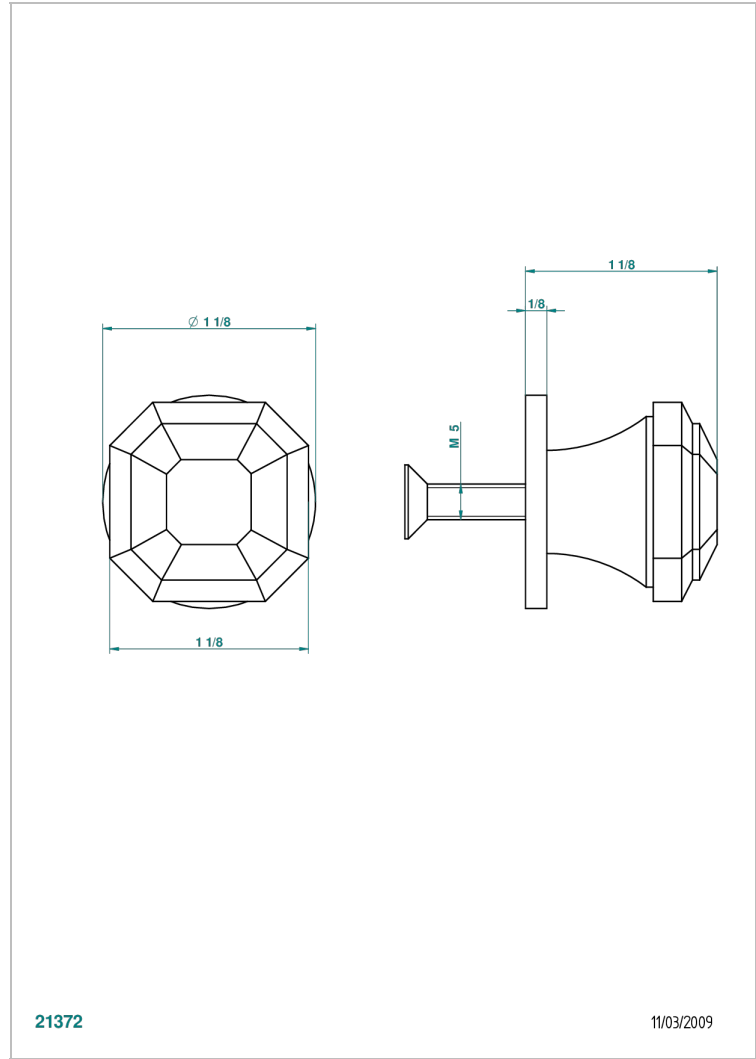

# TRADITION WITH LEVER

A58-26BP

Medium size knob

THG<sup>®</sup>  
PARIS

21372

11/03/2009

## CHARACTERISTIC

- Tradition with lever
- Medium size knob