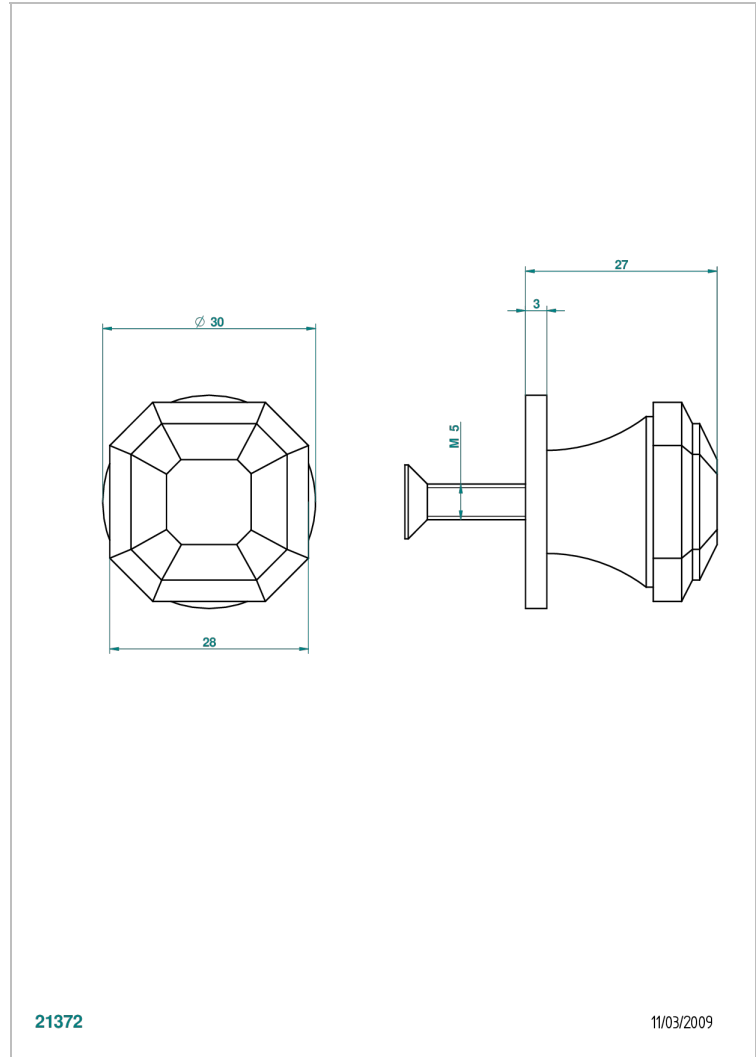

ART DECO CRYSTAL

A56-26BP

Medium size knob

THG[®]
PARIS

CHARACTERISTIC

- Art Déco Crystal
- Medium size knob

AVAILABLE FINITIONS

Black ceram - D30
Blush PVD - H62
Brass color PVD - H49
Brown bronze color PVD - F33
Chrome polished - A02
Chrome polished / gold polished - G02