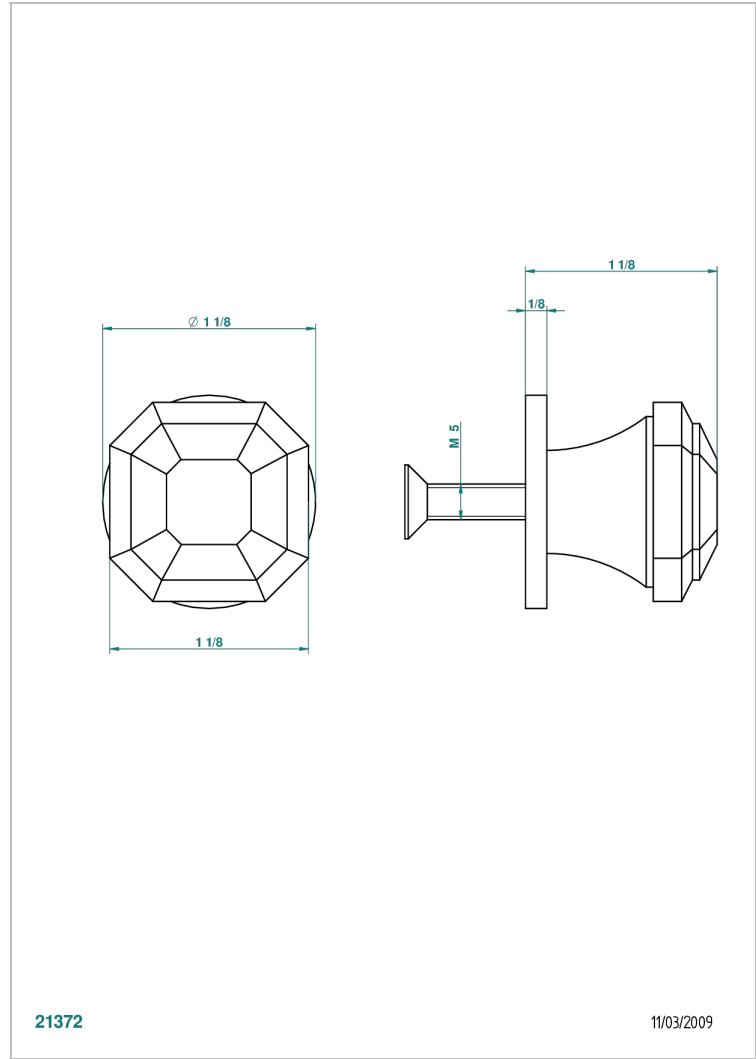

ART DECO CRYSTAL

A56-26BP

Medium size knob

THG[®]
PARIS

CHARACTERISTIC

- Art Déco Crystal
- Medium size knob

AVAILABLE FINITIONS

Black ceram - D30
Blush PVD - H62
Brass color PVD - H49
Brown bronze color PVD - F33
Chrome polished - A02
Chrome polished / gold polished - G02