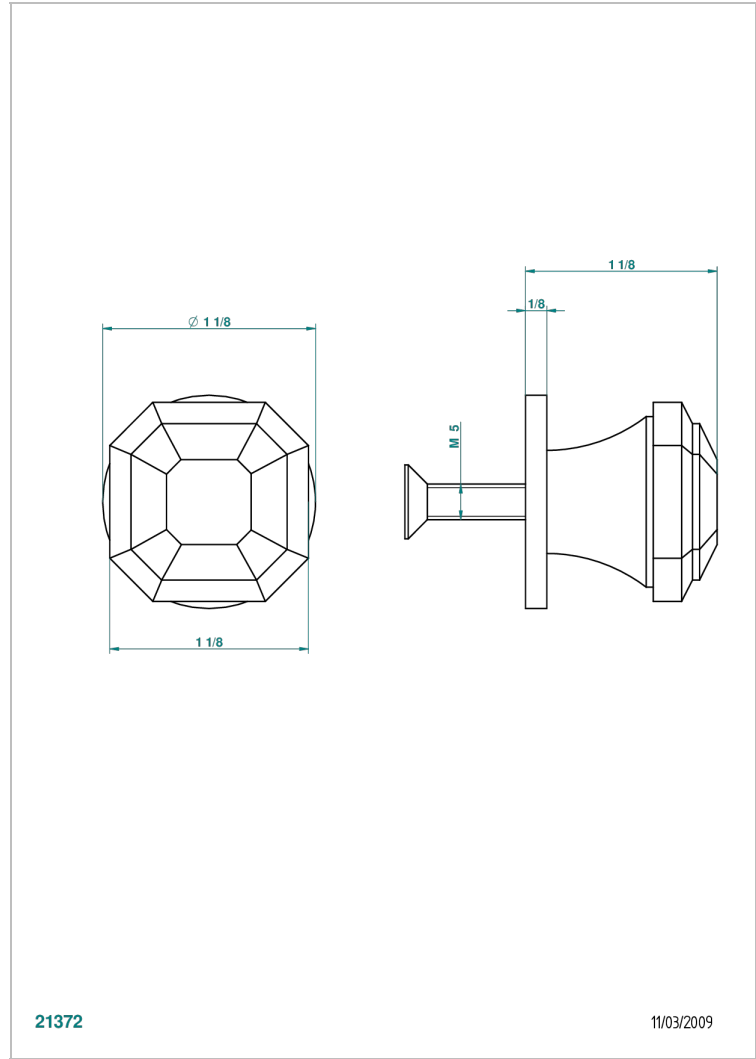

ART DECO CRYSTAL

A56-26BP

Medium size knob

THG[®]
PARIS

CHARACTERISTIC

- Art Déco Crystal
- Medium size knob

AVAILABLE FINITIONS

Antique nickel - H28
Black ceram - D30
Blush PVD - H62
Brass color PVD - H49
Brown bronze color PVD - F33
Gold color PVD - H52