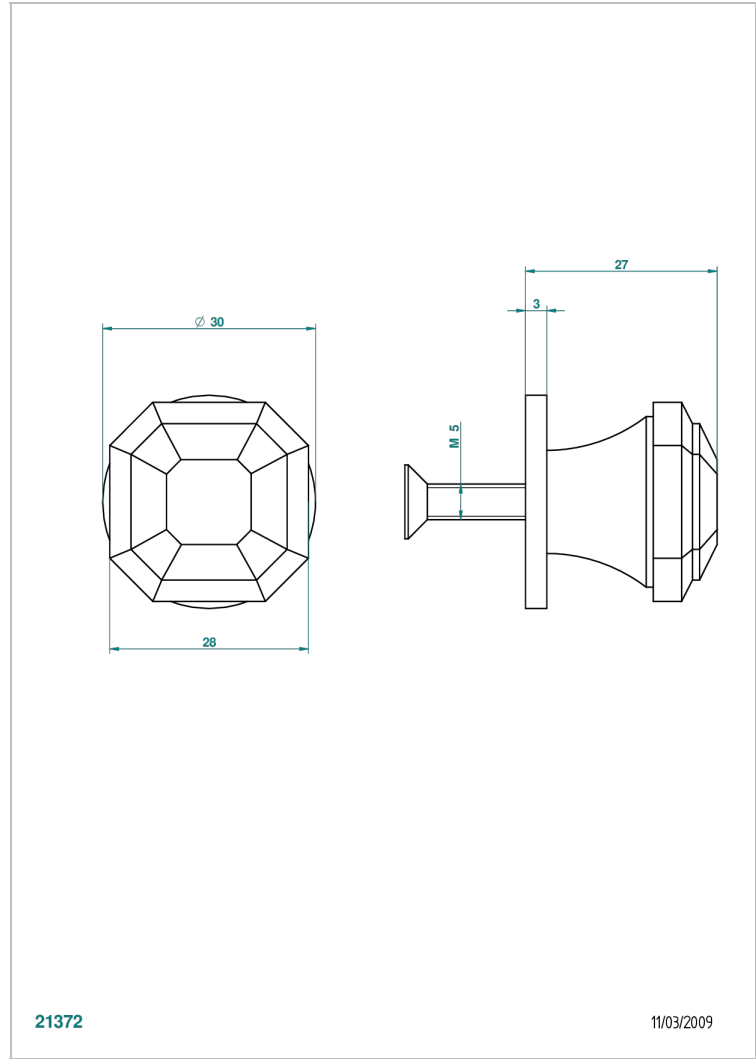

ART DECO CRYSTAL

A56-26BP

Medium size knob

THG[®]
PARIS

CHARACTERISTIC

- Art Déco Crystal
- Medium size knob

AVAILABLE FINITIONS

Antique nickel - H28
Black ceram - D30
Blush PVD - H62
Brass color PVD - H49
Brown bronze color PVD - F33
Gold color PVD - H52