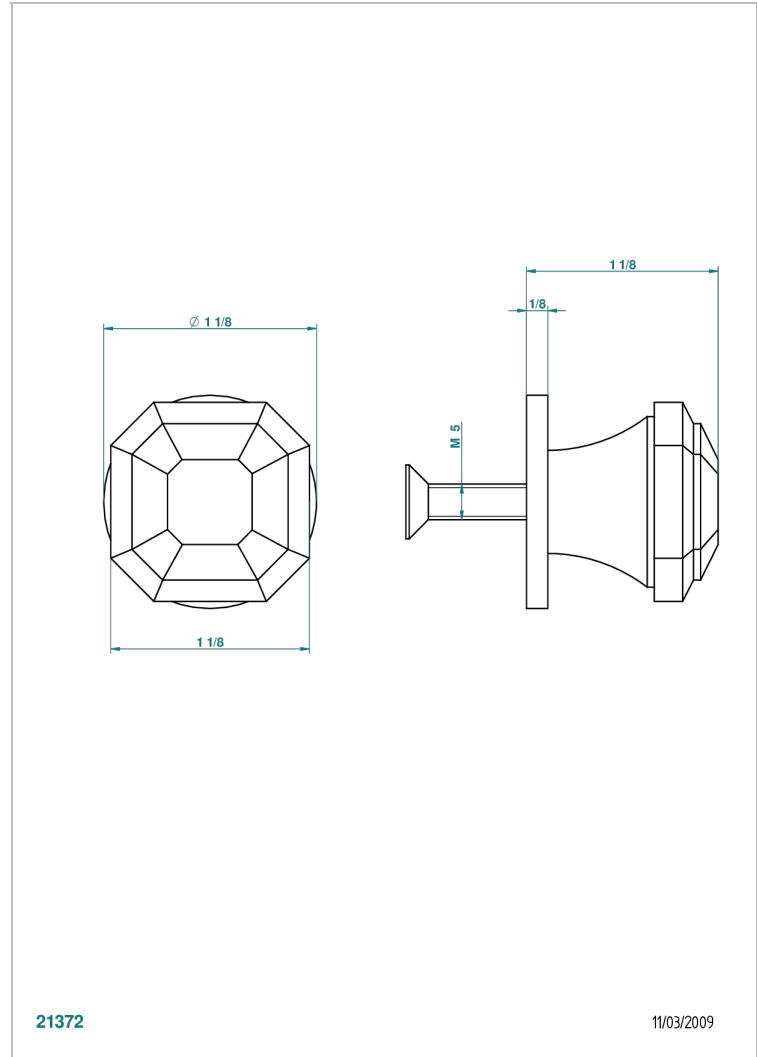

ART DECO CRYSTAL

A56-26BP

Medium size knob

THG[®]
PARIS

CHARACTERISTIC

- Art Déco Crystal
- Medium size knob

AVAILABLE FINITIONS

Antique nickel - H28
Black ceram - D30
Blush PVD - H62
Brass color PVD - H49
Brown bronze color PVD - F33
Gold color PVD - H52