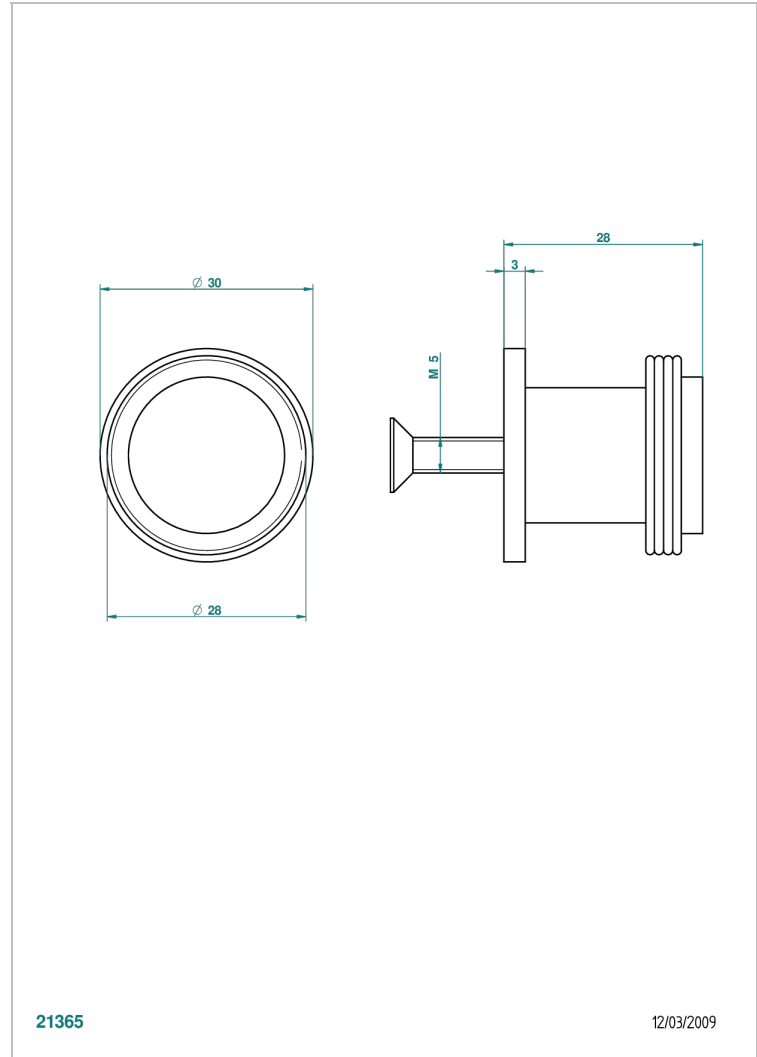

# DIPLOMATE GROOVED RINGS

U4B-26BP

Medium size knob

## CHARACTERISTIC

- Diplomat Grooved rings
- Medium size knob