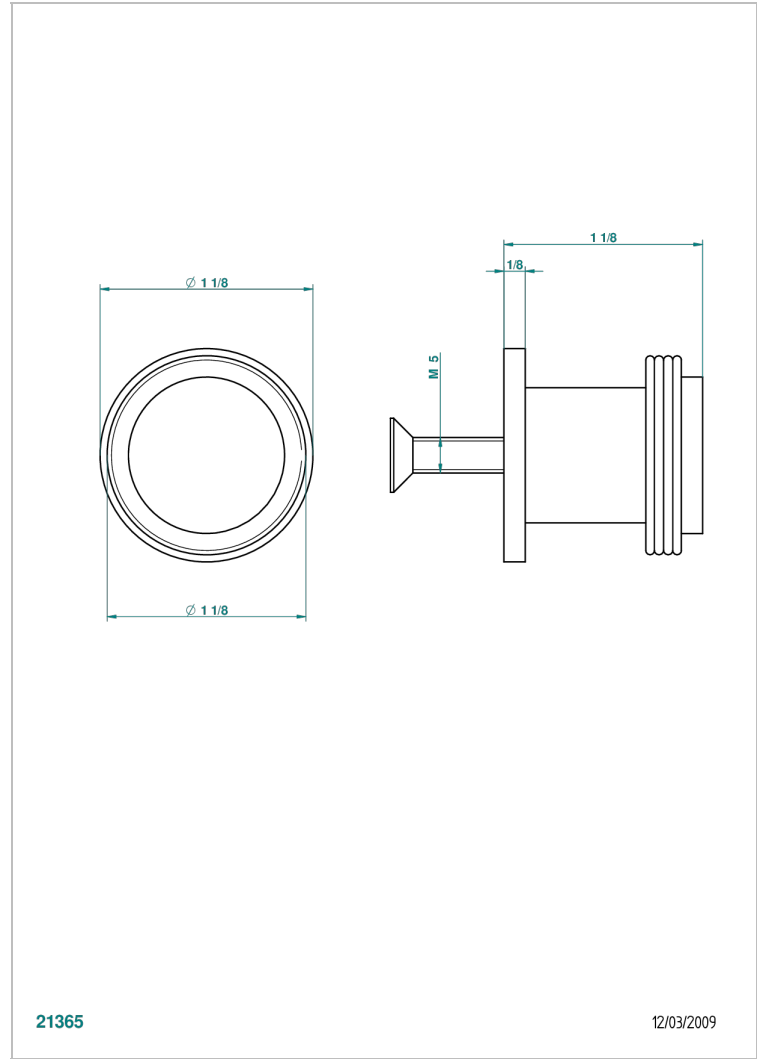

DIPLOMATE GROOVED RINGS

U4B-26BP

Medium size knob

21365

12/03/2009

CHARACTERISTIC

- Diplomat Grooved rings
- Medium size knob

AVAILABLE FINITIONS