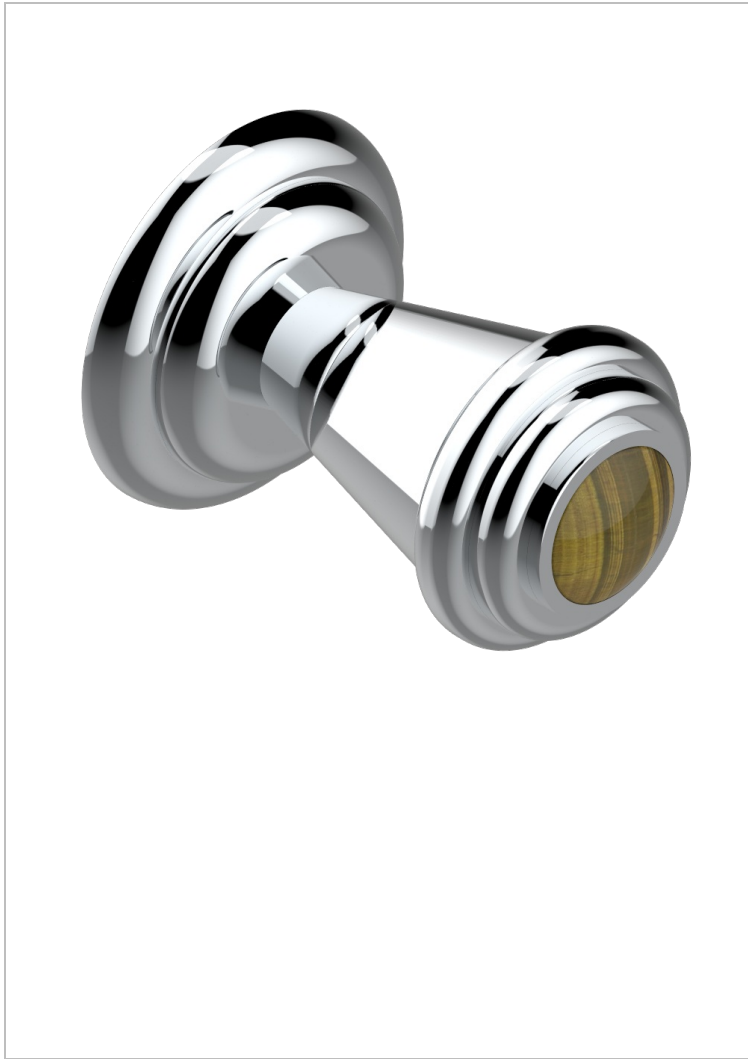

VOGUE TIGER EYE

A8R-26BT

Small size knob

THG[®]
PARIS

CHARACTERISTIC

- Vogue Tiger Eye
- Small size knob

AVAILABLE FINITIONS

Antique nickel - H28
Black ceram - D30
Blush PVD - H62
Brass color PVD - H49
Brown bronze color PVD - F33
Gold color PVD - H52

Graphite PVD - H64
Lacquered light bronze - D01
Matt Umber PVD - H67
Matt blush PVD - H60
Matt brass color PVD - H50
Matt brown bronze color PVD - F34

Matt chrome - C02
Matt gold - F07
Matt gold color PVD - H53
Matt graphite PVD - H65
Matt nickel (color finish) - C01
Matt nickel color PVD - H56

Nickel color PVD - H55
Polished chrome (color finish) - A02
Polished chrome / Polished gold (color finish) - G02
Polished gold (color finish) - F01
Polished nickel - B01
Soft gold - F30

Soft matt gold - F31
Umber PVD - H66
Varnished matt antique red copper (color finish) - H07