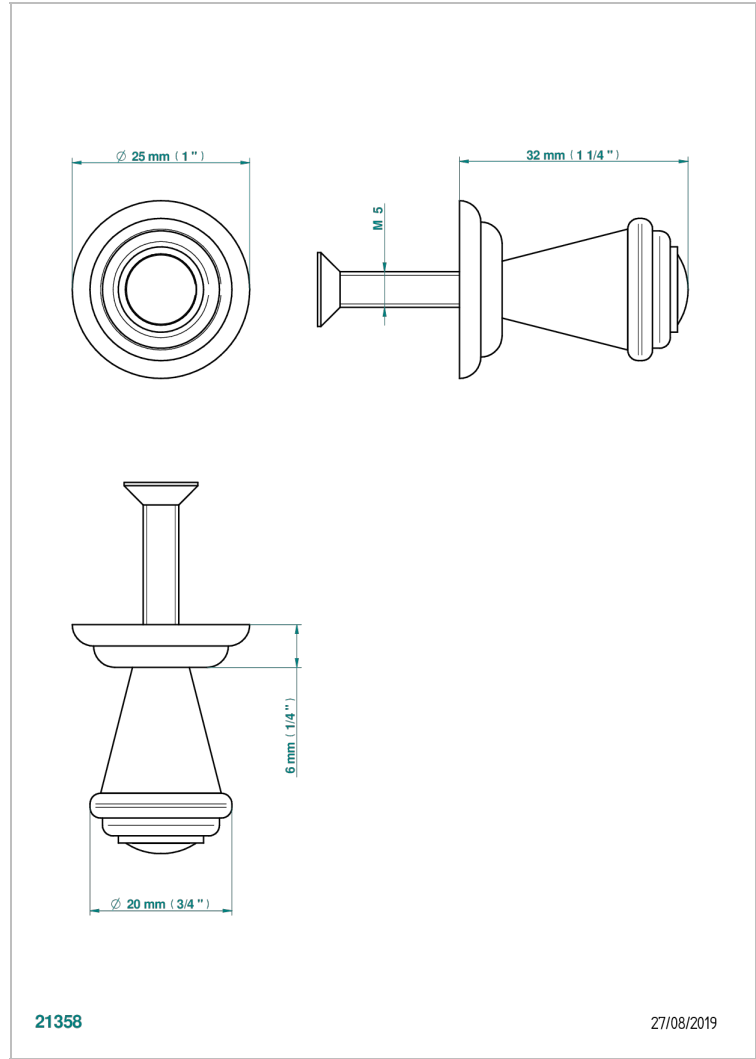

VOGUE TIGER EYE

A8R-26BT

Small size knob

THG[®]
PARIS

CHARACTERISTIC

- Vogue Tiger Eye
- Small size knob

AVAILABLE FINITIONS

Antique nickel - H28
Black ceram - D30
Blush PVD - H62
Brass color PVD - H49
Brown bronze color PVD - F33
Gold color PVD - H52

Graphite PVD - H64
Lacquered light bronze - D01
Matt Umber PVD - H67
Matt blush PVD - H60
Matt brass color PVD - H50
Matt brown bronze color PVD - F34

Matt chrome - C02
Matt gold - F07
Matt gold color PVD - H53
Matt graphite PVD - H65
Matt nickel (color finish) - C01
Matt nickel color PVD - H56

Nickel color PVD - H55
Polished chrome (color finish) - A02
Polished chrome / Polished gold (color finish) - G02
Polished gold (color finish) - F01
Polished nickel - B01
Soft gold - F30

Soft matt gold - F31
Umber PVD - H66
Varnished matt antique red copper (color finish) - H07