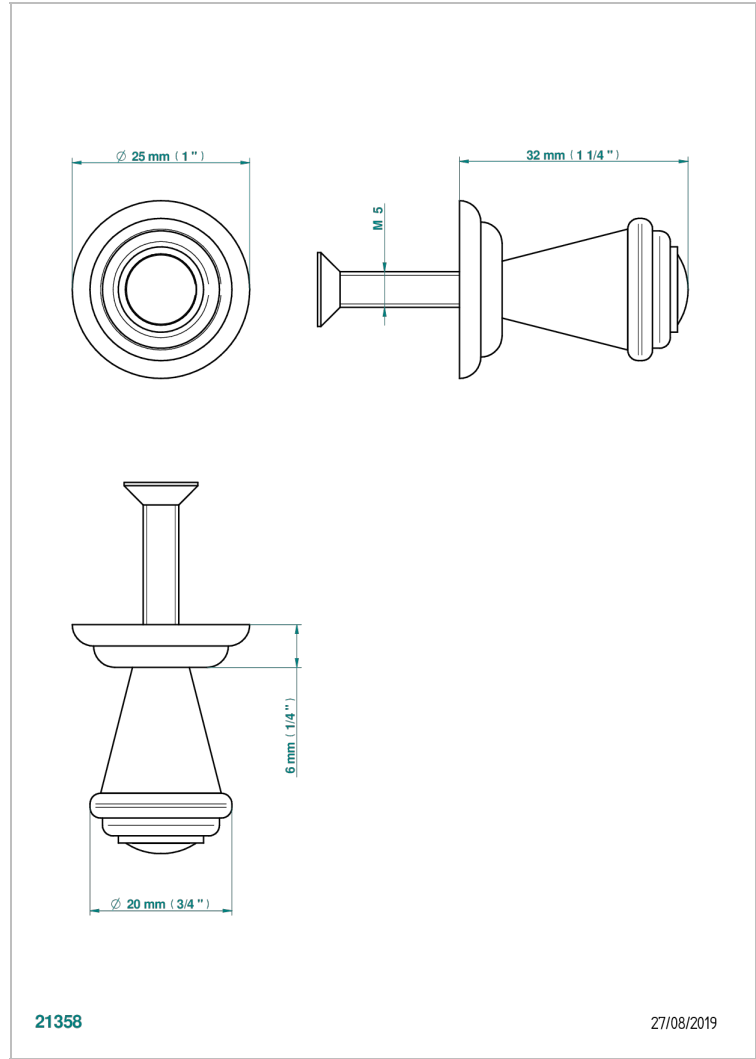

# VOGUE TIGER EYE

A8R-26BT

Small size knob

## CHARACTERISTIC

- Vogue Tiger Eye
- Small size knob

## AVAILABLE FINITIONS

Antique nickel - H28  
Black ceram - D30  
Blush PVD - H62  
Brass color PVD - H49  
Brown bronze color PVD - F33  
Gold color PVD - H52

Graphite PVD - H64  
Lacquered light bronze - D01  
Matt Umber PVD - H67  
Matt blush PVD - H60  
Matt brass color PVD - H50  
Matt brown bronze color PVD - F34