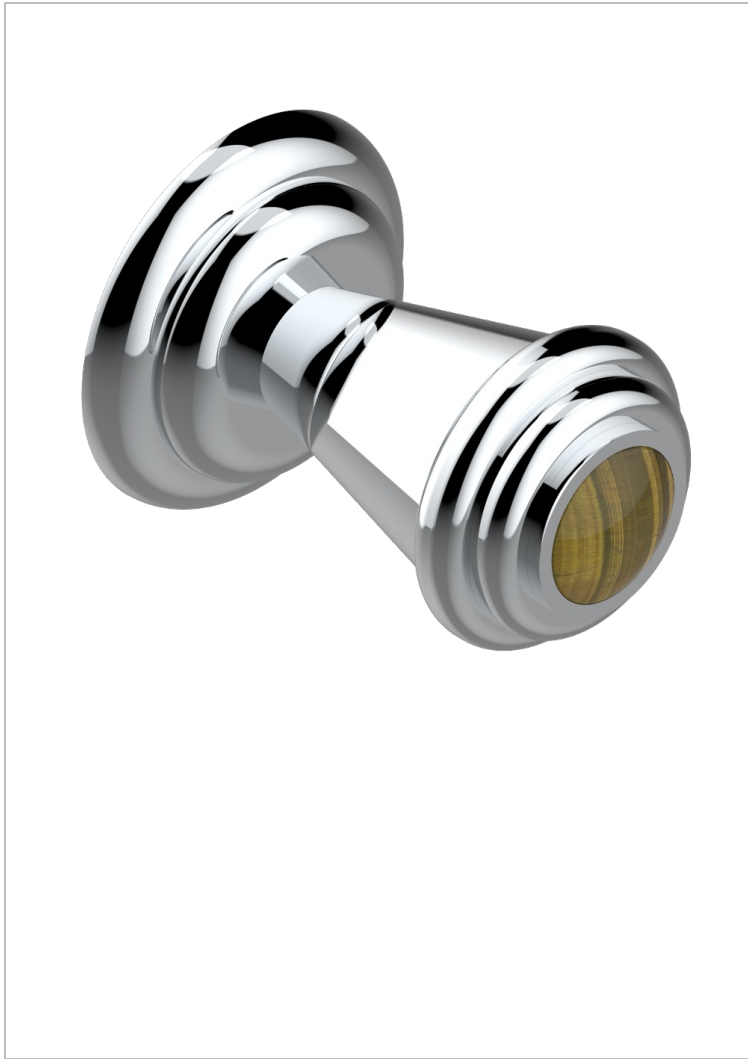

# VOGUE TIGER EYE

A8R-26BT

Small size knob

## CHARACTERISTIC

- Vogue Tiger Eye
- Small size knob

## AVAILABLE FINITIONS

Antique nickel - H28  
Black ceram - D30  
Blush PVD - H62  
Brass color PVD - H49  
Brown bronze color PVD - F33  
Gold color PVD - H52

Graphite PVD - H64  
Lacquered light bronze - D01  
Matt Umber PVD - H67  
Matt blush PVD - H60  
Matt brass color PVD - H50  
Matt brown bronze color PVD - F34