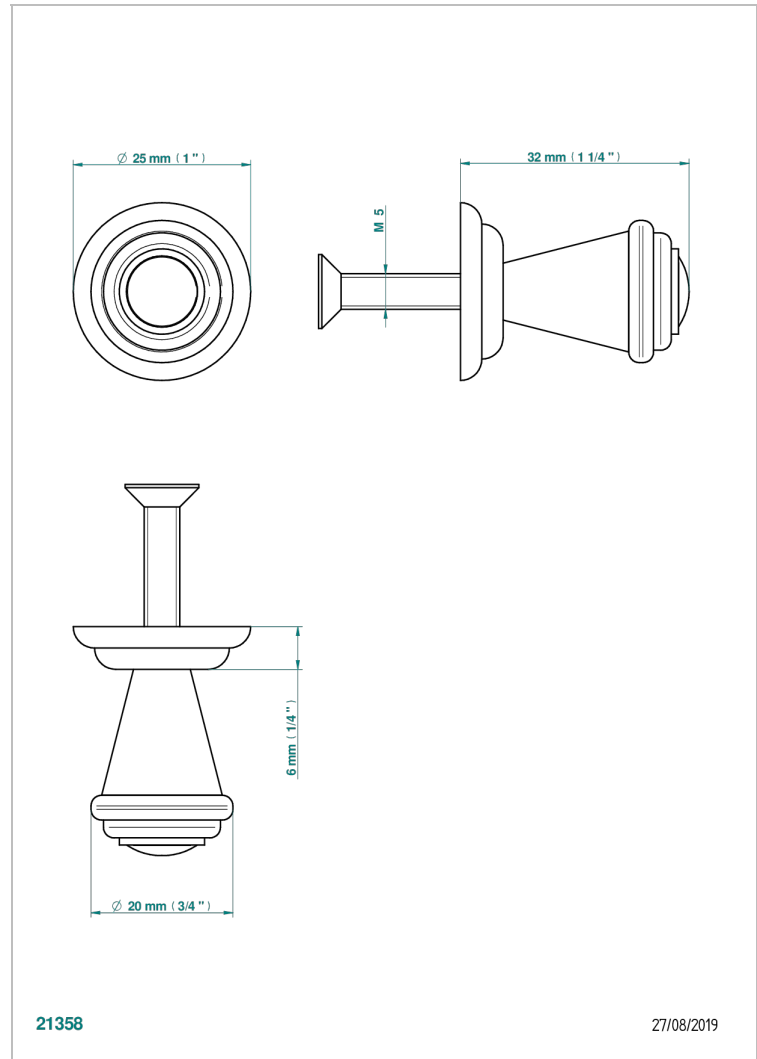

VOGUE TIGER EYE

A8R-26BT

Small size knob

CHARACTERISTIC

- Vogue Tiger Eye
- Small size knob

AVAILABLE FINITIONS

Antique nickel - H28
Black ceram - D30
Blush PVD - H62
Brass color PVD - H49
Brown bronze color PVD - F33
Gold color PVD - H52

Nickel color PVD - H55
Polished chrome (color finish) - A02
Polished chrome / Polished gold (color finish) - G02
Polished gold (color finish) - F01
Polished nickel - B01
Soft gold - F30

Soft matt gold - F31
Umber PVD - H66
Varnished matt antique red copper (color finish) - H07