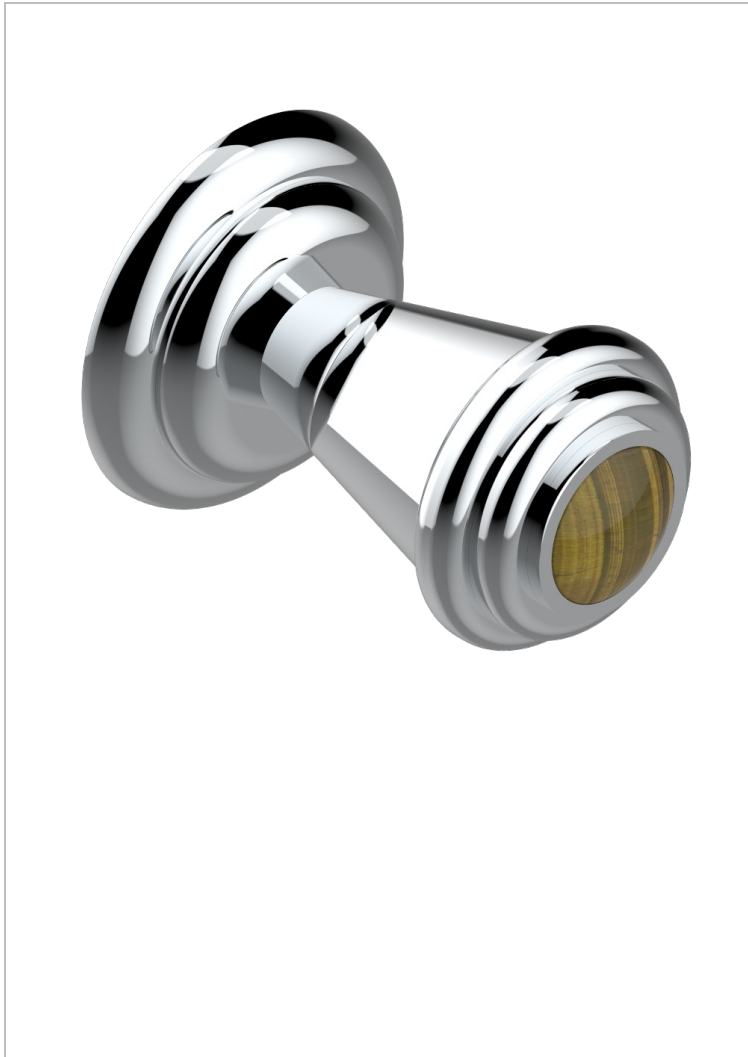

VOGUE TIGER EYE

A8R-26BT

Small size knob

CHARACTERISTIC

- Vogue Tiger Eye
- Small size knob

AVAILABLE FINITIONS

Antique nickel - H28
Black ceram - D30
Blush PVD - H62
Brass color PVD - H49
Brown bronze color PVD - F33
Gold color PVD - H52

Graphite PVD - H64
Lacquered light bronze - D01
Matt Umber PVD - H67
Matt blush PVD - H60
Matt brass color PVD - H50
Matt brown bronze color PVD - F34

Matt chrome - C02
Matt gold - F07
Matt gold color PVD - H53
Matt graphite PVD - H65
Matt nickel (color finish) - C01
Matt nickel color PVD - H56

Nickel color PVD - H55
Polished chrome (color finish) - A02
Polished chrome / Polished gold (color finish) - G02
Polished gold (color finish) - F01
Polished nickel - B01
Soft gold - F30

Soft matt gold - F31
Umber PVD - H66
Varnished matt antique red copper (color finish) - H07