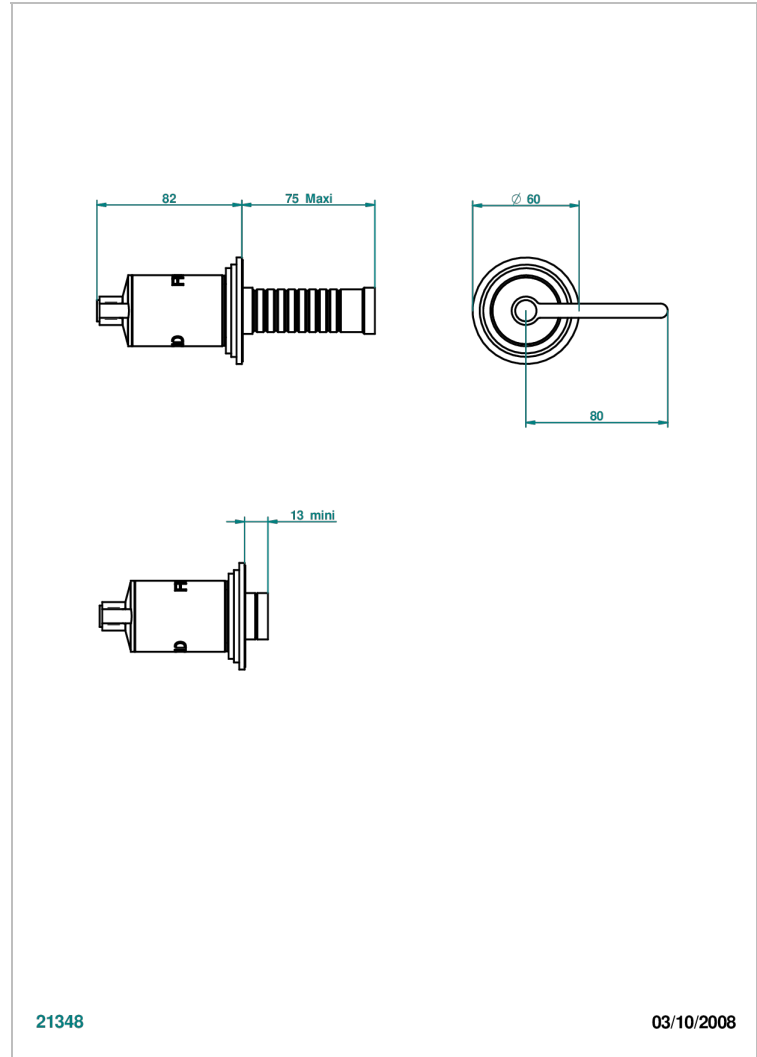

FAUBOURG METAL WITH LEVER HANDLES

G2U-30B/C

Wall volume control 30 & 32 trim - Cold

THG[®]
PARIS

21348

03/10/2008

CHARACTERISTIC

- Faubourg Metal with lever handles
- Wall volume control 30 & 32 trim - Cold

RELATED SKU'S

- Ref. G00-32CUSA 3/4" Volume control wall valve with ceramic cartridge
- Ref. G00-30CUSA 1/2" volume control wall valve with ceramic cartridge

AVAILABLE FINITIONS

Black ceram - D30
Blush PVD - H62
Brass color PVD - H49
Brown bronze color PVD - F33
Chrome polished - A02
Chrome polished / gold polished - G02