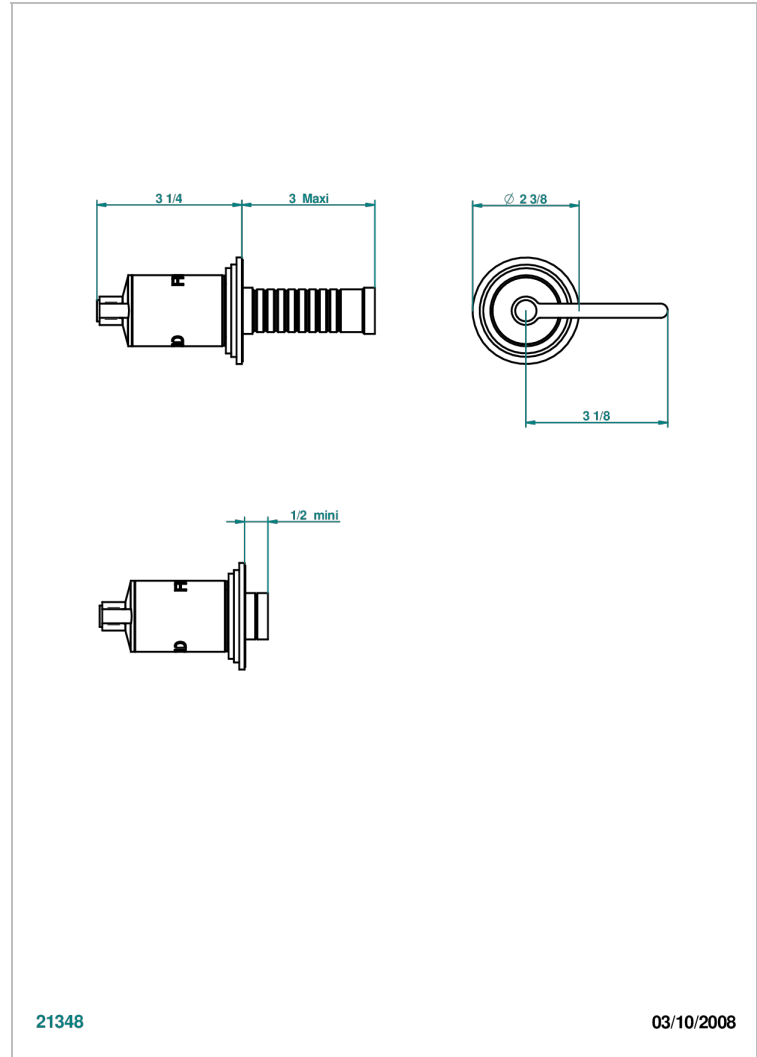

FAUBOURG METAL WITH LEVER HANDLES

G2U-30B/C

Wall volume control 30 & 32 trim - Cold

THG[®]
PARIS

CHARACTERISTIC

- Faubourg Metal with lever handles
- Wall volume control 30 & 32 trim - Cold

RELATED SKU'S

- Ref. G00-32CUSA 3/4" Volume control wall valve with ceramic cartridge
- Ref. G00-30CUSA 1/2" volume control wall valve with ceramic cartridge