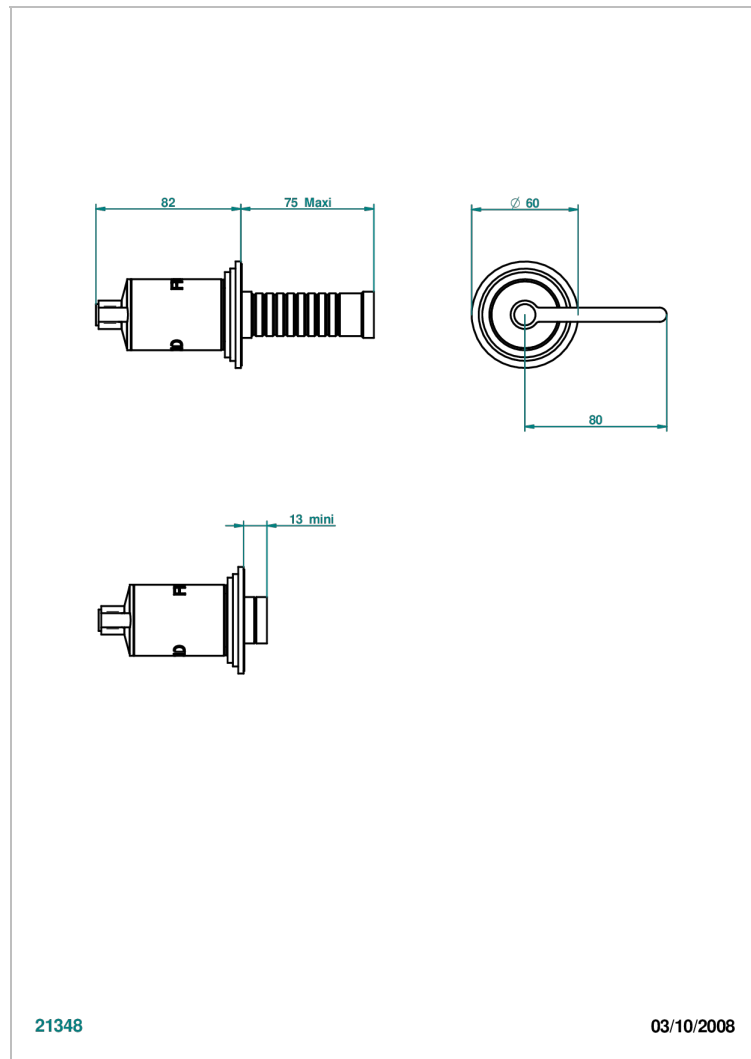

FAUBOURG METAL WITH LEVER

G2U-30B/C

Trim only for wall valve - cold - 1/2" ref.30/CA and 3/4" ref.32/CA and diverter ref.50/4VMA

21348

03/10/2008

CHARACTERISTIC

- Faubourg Metal with lever
- Trim only for wall valve - cold - 1/2" ref.30/CA and 3/4" ref.32/CA and diverter ref.50/4VMA

RELATED SKU'S

- Ref. G00-30/CA/W Wall mounted 1/2" valve body with ceramic head 1/4 turn left - WRAS approved
- Ref. G00-32/CA/W Wall mounted 3/4" valve body with ceramic head, 1/4 turn left - WRAS approved