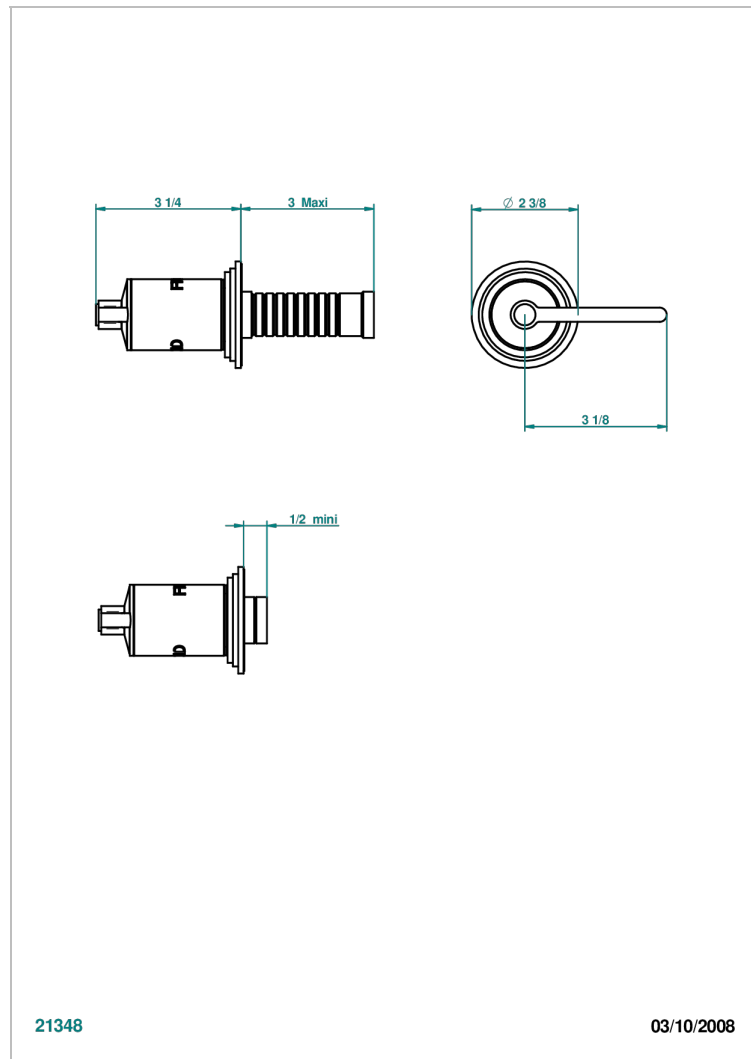

# FAUBOURG METAL WITH LEVER

G2U-30B/C

Trim only for wall valve - cold - 1/2" ref.30/CA and 3/4" ref.32/CA and diverter ref.50/4VMA

## CHARACTERISTIC

- Faubourg Metal with lever
- Trim only for wall valve - cold - 1/2" ref.30/CA and 3/4" ref.32/CA and diverter ref.50/4VMA

## RELATED SKU'S

- Ref. G00-30/CA/W Wall mounted 1/2" valve body with ceramic head 1/4 turn left - WRAS approved
- Ref. G00-32/CA/W Wall mounted 3/4" valve body with ceramic head, 1/4 turn left - WRAS approved