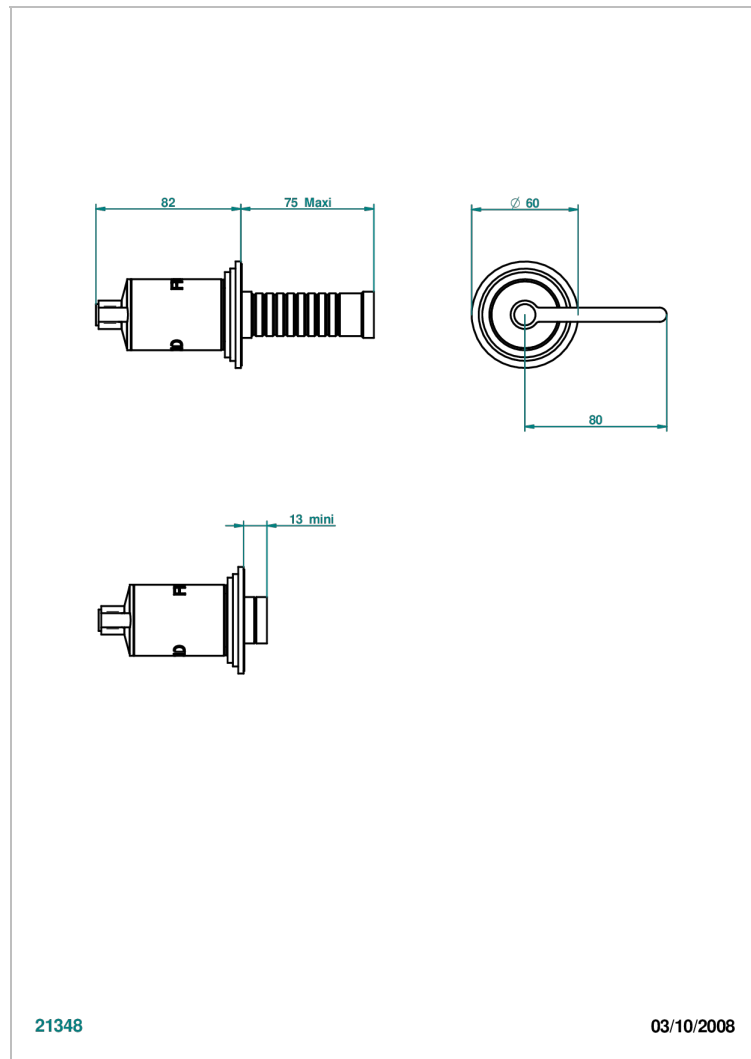

# FAUBOURG METAL WITH LEVER

G2U-30B/C

Trim only for wall valve - cold - 1/2" ref.30/CA and 3/4" ref.32/CA and diverter ref.50/4VMA

21348

03/10/2008

## CHARACTERISTIC

- Faubourg Metal with lever
- Trim only for wall valve - cold - 1/2" ref.30/CA and 3/4" ref.32/CA and diverter ref.50/4VMA

## RELATED SKU'S

- Ref. G00-30/CA Wall mounted 1/2" valve body with ceramic head, 1/4 turn left - no trim
- Ref. G00-32/CA Wall mounted 3/4" valve with ceramic head, 1/4 turn left - no trim