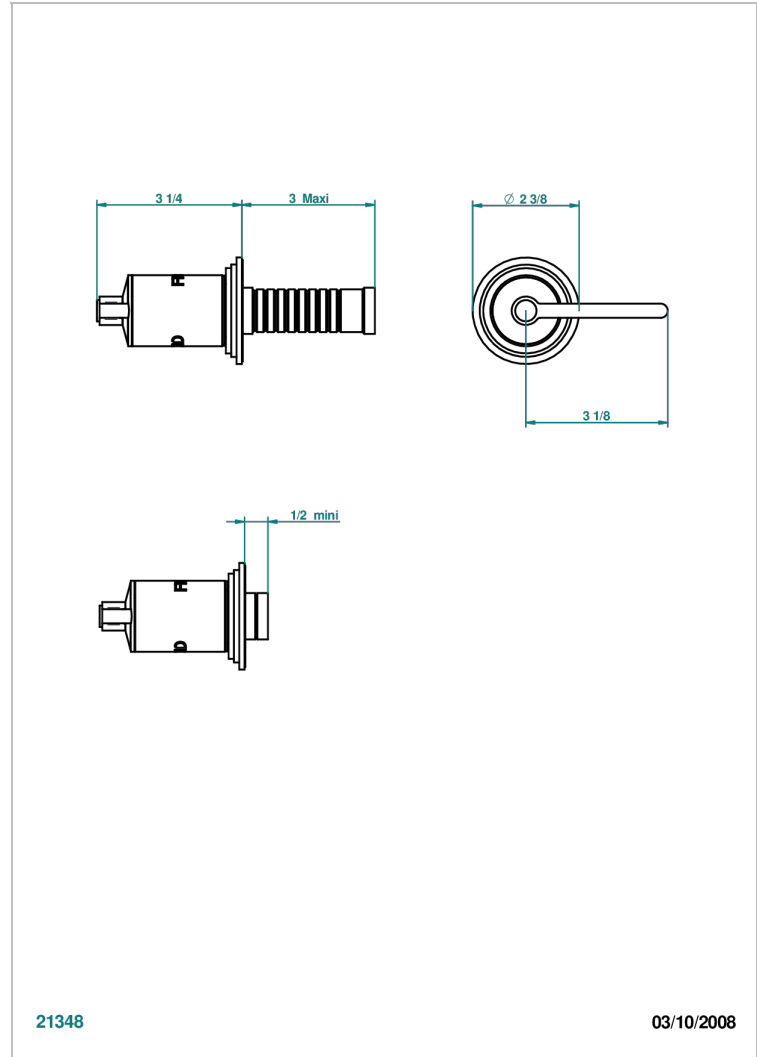

# FAUBOURG METAL WITH LEVER

G2U-30B/C

Trim only for wall valve - cold - 1/2" ref.30/CA and 3/4" ref.32/CA and diverter ref.50/4VMA

THG<sup>®</sup>  
PARIS

21348

03/10/2008

## CHARACTERISTIC

- Faubourg Metal with lever
- Trim only for wall valve - cold - 1/2" ref.30/CA and 3/4" ref.32/CA and diverter ref.50/4VMA

## RELATED SKU'S

- Ref. G00-30/CA Wall mounted 1/2" valve body with ceramic head, 1/4 turn left - no trim
- Ref. G00-32/CA Wall mounted 3/4" valve with ceramic head, 1/4 turn left - no trim