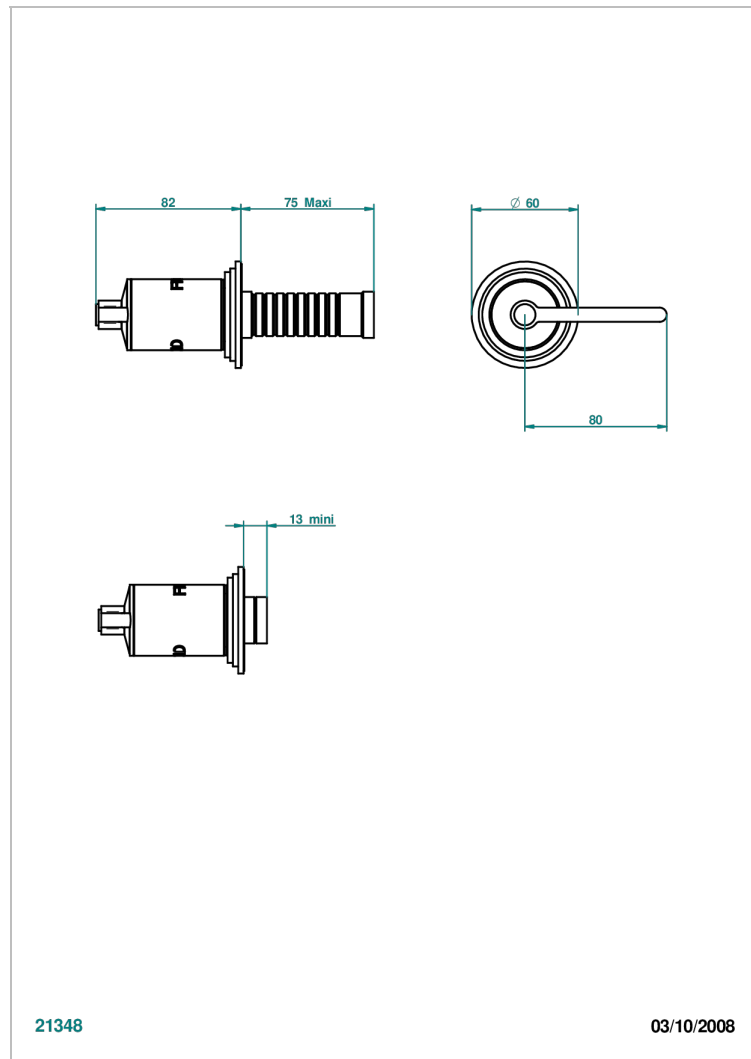

FAUBOURG METAL WITH LEVER

G2U-30B/C

Trim only for wall valve - cold - 1/2" ref.30/CA and 3/4" ref.32/CA and diverter ref.50/4VMA

21348

03/10/2008

CHARACTERISTIC

- Faubourg Metal with lever
- Trim only for wall valve - cold - 1/2" ref.30/CA and 3/4" ref.32/CA and diverter ref.50/4VMA

RELATED SKU'S

- Ref. G00-30/CA Wall mounted 1/2" valve body with ceramic head, 1/4 turn left - no trim
- Ref. G00-32/CA Wall mounted 3/4" valve with ceramic head, 1/4 turn left - no trim

AVAILABLE FINITIONS